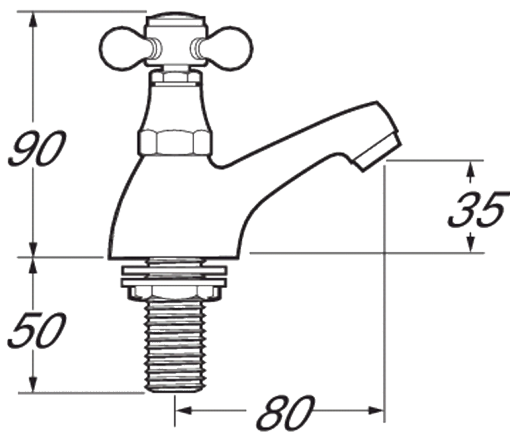

Tudor

Tudor Bath Taps - Gold

Product Code: TUD02/501

Finish: Gold

Features

- **Construction:** Brass & Resin
- **Valve/Cartridge type:** Compression Valve
- **Supply:** Suitable For Low Pressure Systems
- **Working Pressures:** 0.1 - 5.0 bar
- **Inlet connections:** 3/4" BSP
- **Flexi or Copper:** N/A

· Optimised For Bath Filling

*Please refer to website for full warranty details.

Flow (Bar - l/min, open outlet)

Spout

Flow 0.1	Flow 0.3	Flow 0.5	Flow 1.0	Flow 2.0	Flow 3.0	Flow 4.0	Flow 5.0
6.1	9.6	12.9	18.7	26.8	33	38.2	42.8

2007727

2007336