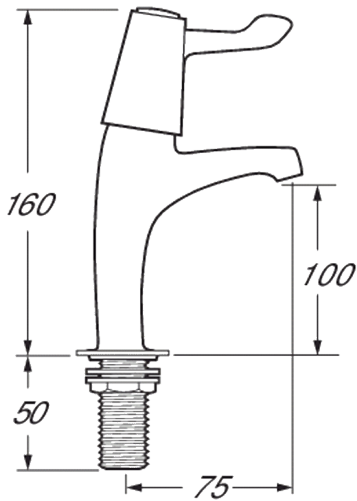

# Lever

Lever Action Sink Taps With 6" Levers

Product Code: DLV103

Finish: Chrome

## Features

- Construction:** Brass
- Valve/Cartridge type:** ¼ Turn Ceramic Disc
- Supply:** Suitable For Low Pressure Systems
- Working Pressures:** 0.1 - 5.0 bar
- Inlet connections:** ½" BSP
- Flexi or Copper:** N/A

- 1/4 Turn Ceramic Disc Handles Ensure A Smooth Operation
- Easy To Use 6" Lever Handle Works For All Abilities
- Products Which Are Easy To Use By All The Family

\*Please refer to website for full warranty details.

### Spout

Flow 0.1	Flow 0.3	Flow 0.5	Flow 1.0	Flow 2.0	Flow 3.0	Flow 4.0	Flow 5.0
4.7	7.4	10	14.4	20.5	25	29.1	32.5

2003751

2006806