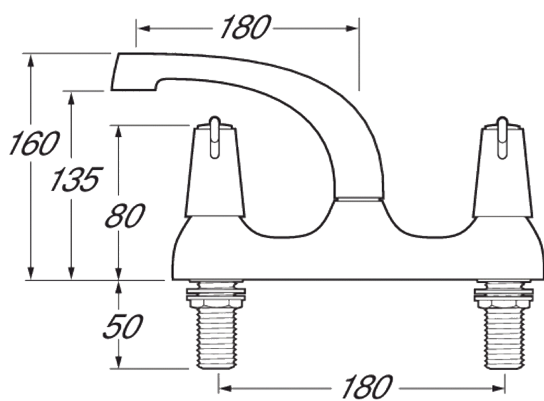

Lever

Lever Action Deck Mounted Sink Mixer With 6" Levers

Product Code: DLV105

Finish: Chrome

Features

- Construction:** Brass
- Valve/Cartridge type:** ¼ Turn Ceramic Disc
- Supply:** Suitable For Low Pressure Systems
- Working Pressures:** 0.1 - 5.0 bar
- Inlet connections:** ½" BSP
- Flexi or Copper:** N/A

- Swivel Spout
- Dual Flow
- 1/4 Turn Ceramic Disc Handles Ensure A Smooth Operation
- Products Which Are Easy To Use By All The Family

*Please refer to website for full warranty details.

Flow (Bar - l/min, open outlet)

Spout

Flow 0.1	Flow 0.3	Flow 0.5	Flow 1.0	Flow 2.0	Flow 3.0	Flow 4.0	Flow 5.0
8.3	13.2	17.8	26	37.2	45.9	53.1	59.4

1912725

1912311