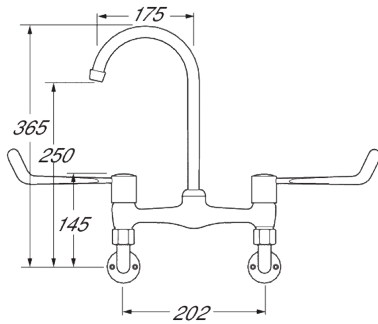

Lever

Lever Action Wall Mounted Bridge Sink Mixer With 6" Levers

Product Code: DLV305WM

Finish: Chrome

Features

- Construction:** Brass
- Valve/Cartridge type:** ¼ Turn Ceramic Disc
- Supply:** Suitable For Low Pressure Systems
- Working Pressures:** 0.1 - 5.0 bar
- Inlet connections:** ½" BSP
- Flexi or Copper:** N/A

- 1/4 Turn Ceramic Disc Handles Ensure A Smooth Operation
- Dual Flow
- Swivel Spout
- Products Which Are Easy To Use By All The Family
- Dimension From Wall To Center Of Elbow Bracket 25Mm

*Please refer to website for full warranty details.

Flow (Bar - l/min, open outlet)

Spout

Flow 0.1	Flow 0.3	Flow 0.5	Flow 1.0	Flow 2.0	Flow 3.0	Flow 4.0	Flow 5.0
9.5	15.3	20.7	30.4	43.6	53.7	62	69.4

2009732

2104801