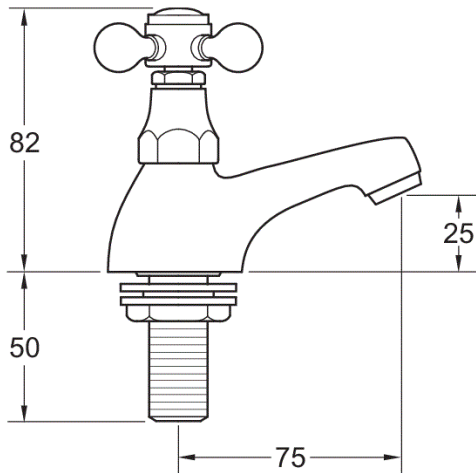

Tudor

Tudor Basin Taps - Gold

Product Code: TUD01/501

Finish: Gold

Features

- Construction:** Brass & Resin
- Valve/Cartridge type:** Compression Valve
- Supply:** Suitable For Low Pressure Systems
- Working Pressures:** 0.1 - 5.0 bar
- Inlet connections:** 1/2" BSP
- Flexi or Copper:** N/A

*Please refer to website for full warranty details.

Flow (Bar - l/min, open outlet)

Spout

Flow 0.1	Flow 0.3	Flow 0.5	Flow 1.0	Flow 2.0	Flow 3.0	Flow 4.0	Flow 5.0
5.8	9.2	12.4	18	25.8	31.8	36.8	41.2

2007732