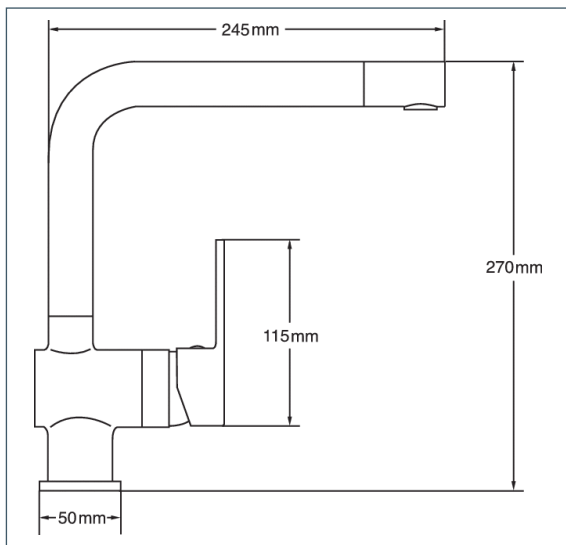

TAPWARE

Kitchen Mixer

Ethos Sink Mixer

Product Code: ETH104

Finish: Chrome

DevaTM by METHVEN

Features

- Construction:** Brass
- Valve/Cartridge type:** 40mm Ceramic Cartridge
- Supply:** Suitable For Low Pressure Systems
- Working Pressures:** 0.2 - 5.0 bar
- Inlet connections:** 1/2" BSP
- Flexi or Copper:** Flexi Tails - M10 - 400mm

- Ceramic Cartridge For Smooth Operation
- Tilt And Turn Temperature And Flow Control
- Swivel Spout
- In Full Colour Packaging
- Fitted With 6L/Min Flow Regulator

*Please refer to website for full warranty details.

Flow (Bar - l/min, open outlet)

Spout

Flow 0.1	Flow 0.3	Flow 0.5	Flow 1.0	Flow 2.0	Flow 3.0	Flow 4.0	Flow 5.0
2.6	4.1	5.5	8	11.5	14.2	16.5	18.5

1912730

1912321

www.deva-uk.com · 0800 195 1602 · sales@uk.methven.com