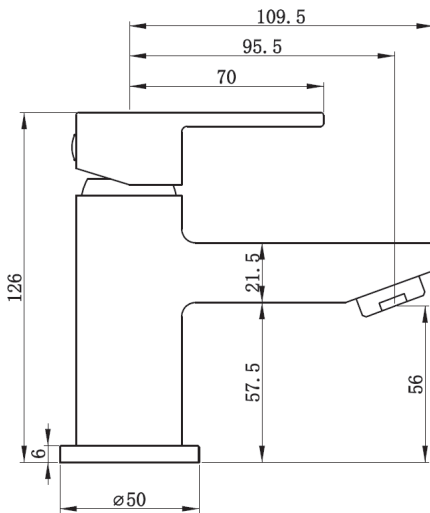

Ethos

Ethos Mini Basin Mixer

Product Code: ETH313

Finish: Chrome

Features

- **Construction:** Brass
- **Valve/Cartridge type:** 30mm Ceramic Cartridge
- **Supply:** Suitable For Low Pressure Systems
- **Working Pressures:** 0.1 - 5.0 bar
- **Inlet connections:** ½" BSP
- **Flexi or Copper:** Flexi Tails - M10 - 400mm

- Ceramic cartridge for smooth operation and longer life
- Tilt and turn temperature and flow control
- Products which are easy to use by all the family
- In full colour packaging

*Please refer to website for full warranty details.

Flow (Bar - l/min, open outlet)

Spout

Flow 0.1	Flow 0.3	Flow 0.5	Flow 1.0	Flow 2.0	Flow 3.0	Flow 4.0	Flow 5.0
2.6	3.9	5.2	7.5	10.6	13	15.1	16.9

2406732

240604033