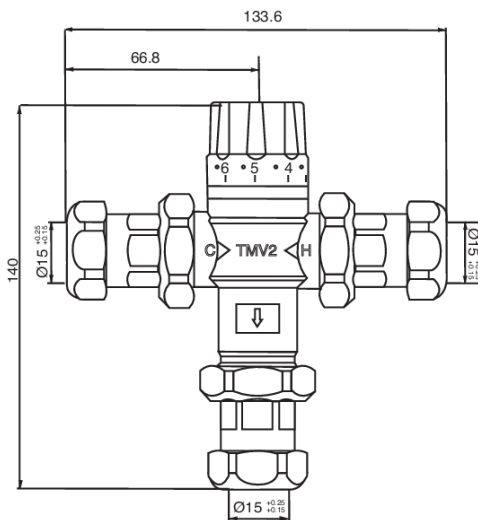

VALVES

Thermostatic

15mm Thermostatic Blending Valve

Product Code: TBV008

Finish: Chrome

Deva^{TM} by METHVEN

Features

- **Construction:** Brass
- **Shower Valve:** Thermostatic
- **Supply:** Suitable For Low Pressure Systems
- **Working Pressures:** 0.2 - 5.0 bar
- **Inlet connections:** 15mm Compression
- **Operation:**

- Prevents Scalding By Accurately Controlling The Water Temperature
- Approved At High And Low Pressure Designations
- For Single Outlet

*Please refer to website for full warranty details.

Flow (Bar - l/min, open outlet)

Outlet

Flow 0.1	Flow 0.3	Flow 0.5	Flow 1.0	Flow 2.0	Flow 3.0	Flow 4.0	Flow 5.0
5	8	11.2	17.5	23	27	30	34

2003083

NSF2358/0820

NSF2359 rev.2

www.deva-uk.com · 0800 195 1602 · sales@uk.methven.com