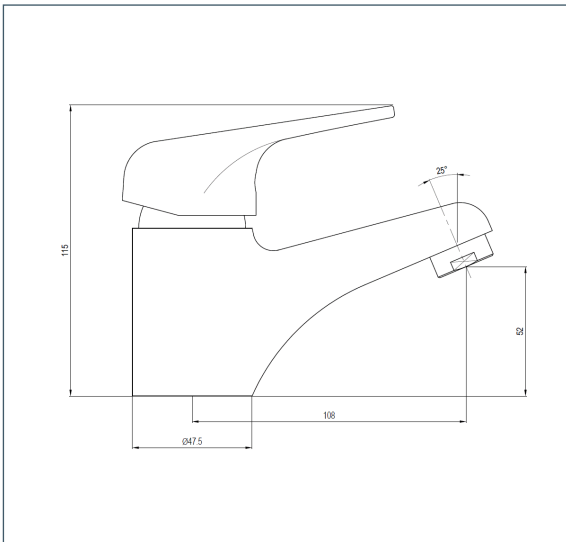

Lace Range

Lace Basin Mixer

Product Code: LACE113

Finish: Chrome

Features

- Construction:** Brass
- Valve/Cartridge type:** 40mm Ceramic Cartridge
- Supply:** Suitable For Low Pressure Systems
- Working Pressures:** 0.1 - 5.0 bar
- Inlet connections:** 1/2" BSP
- Flexi or Copper:** Flexi Tails - M12 - 300mm

- Ceramic Cartridge For Smooth Operation
- Tilt And Turn Temperature And Flow Control
- Comes Complete With Press Top Waste
- Products Which Are Easy To Use By All The Family

*Please refer to website for full warranty details.

Flow (Bar - l/min, open outlet)

Spout

Flow 0.1	Flow 0.3	Flow 0.5	Flow 1.0	Flow 2.0	Flow 3.0	Flow 4.0	Flow 5.0
5.1	7.7	10.2	14.7	21.1	25.9	30	33.6

2003759

2004312