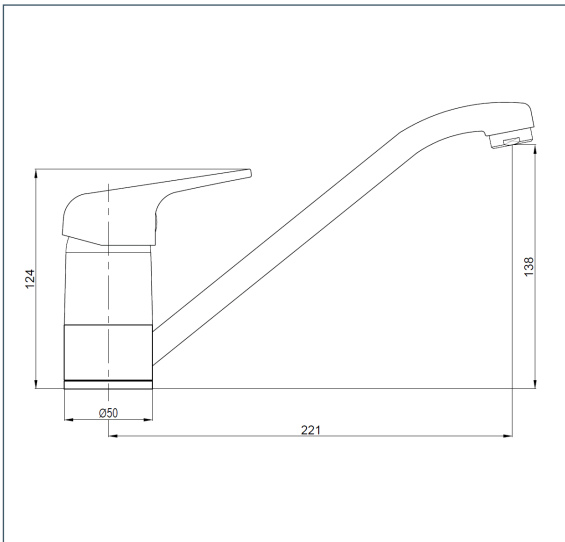

Lace Range

Lace Mono Sink Mixer

Product Code: LACE171

Finish: Chrome

Features

- Construction:** Brass
- Valve/Cartridge type:** 40mm Ceramic Cartridge
- Supply:** Suitable For Low Pressure Systems
- Working Pressures:** 0.1 - 5.0 bar
- Inlet connections:** 15mm Copper
- Flexi or Copper:** Copper Tails

Flow (Bar - l/min, open outlet)

Spout

Flow 0.1	Flow 0.3	Flow 0.5	Flow 1.0	Flow 2.0	Flow 3.0	Flow 4.0	Flow 5.0
3.9	6.2	8.4	12.2	17.5	21.6	25	28

2006738

2009306