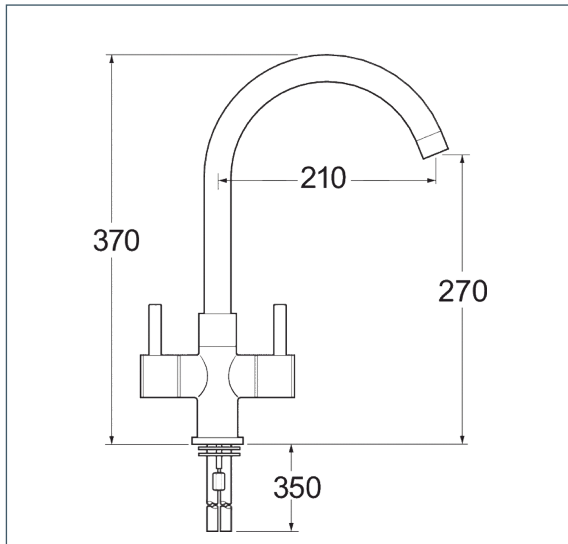

# Metropolis

Metropolis Mono Sink Mixer

Product Code: MET 172

Finish: Chrome

## Features

- Construction:** Brass
- Valve/Cartridge type:** ¼ Turn Ceramic Disc
- Supply:** Suitable For Low Pressure Systems
- Working Pressures:** 0.1 - 5.0 bar
- Inlet connections:** ½" BSP
- Flexi or Copper:** Flexi Tails - M10

## Flow (Bar - l/min, open outlet)

### Spout

Flow 0.1	Flow 0.3	Flow 0.5	Flow 1.0	Flow 2.0	Flow 3.0	Flow 4.0	Flow 5.0
6.6	10.4	14.2	21	30.3	37.2	43	47.8

2207726

2303800