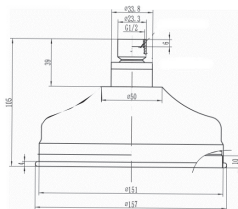

SHOWERS

Shower Head

6" Traditional Shower Head With Swivel Joint

Product Code: HEAH02

Finish: Chrome

DevaTM by METHVEN

Features

Construction:	Brass
Shower Valve:	N/A
Supply:	Suitable For Low Pressure Systems
Working Pressures:	0.1 - 5.0 bar
Inlet connections:	½" BSP
Operation:	N/A
Handset Function:	1

- New and improved 6" (151mm) head size, to give wider coverage
- Easy wipe clean head
- Adjustable swivel joint to angle spray position
- Also available in Gold finish

*Please refer to website for full warranty details.

Flow (Bar - L/min)

Handset

Flow 0.1	Flow 0.3	Flow 0.5	Flow 1.0	Flow 2.0	Flow 3.0	Flow 4.0	Flow 5.0
9.4	14.04	18.57	26.62	38.02	46.57	53.5	59.79

www.deva-uk.com · 0800 195 1602 · sales@uk.methven.com