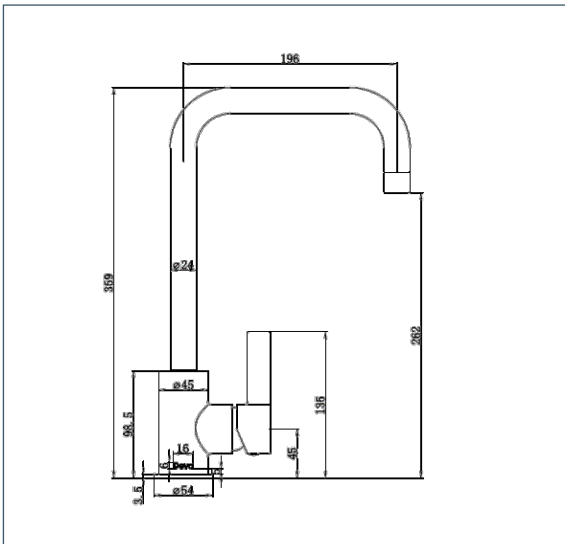

Flow (Bar - l/min, open outlet)

Spout

Flow 0.1	Flow 0.3	Flow 0.5	Flow 1.0	Flow 2.0	Flow 3.0	Flow 4.0	Flow 5.0
	2.3	3.2	4.7	6	5.6	6	6