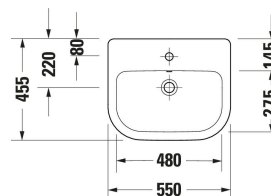

D-Code Semi-recessed washbasin # 24035500002

| < 550 mm > |

Semi-recessed washbasin	Dimension	Weight	Order number
550x455 mm, Type of mounting: counter top, Incl. fixings for installation in wooden consoles, Underside glazed			
Colors			
00 White Alpin			
Variant			
● White High Gloss, Tap hole platform: Yes, Number of faucet holes per wash area: 1, Overflow: Yes	550x165 mm	15.600 kg	24035500002
Accessory			
Siphon	310 x 115 mm	0.32 kg	005026

All drawings contain the necessary measurements which are subject to standard tolerances. They are stated in mm and are non-binding. Exact measurements, in particular for customised installation scenarios, can only be taken from the finished piece.