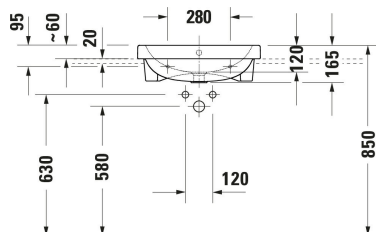

D-Code Semi-recessed washbasin # 24035500002

| < 550 mm > |

Semi-recessed washbasin	Dimension	Weight	Order number
550x455 mm, Type of mounting: counter top, Incl. fixings for installation in wooden consoles, Underside glazed			
Colors			
00 White Alpin			
Variant			
● White High Gloss, Tap hole platform: Yes, Number of faucet holes per wash area: 1, Overflow: Yes	550x165 mm	15.600 kg	24035500002
Accessory			
Siphon	310 x 115 mm	0.32 kg	005026

All drawings contain the necessary measurements which are subject to standard tolerances. They are stated in mm and are non-binding. Exact measurements, in particular for customised installation scenarios, can only be taken from the finished piece.