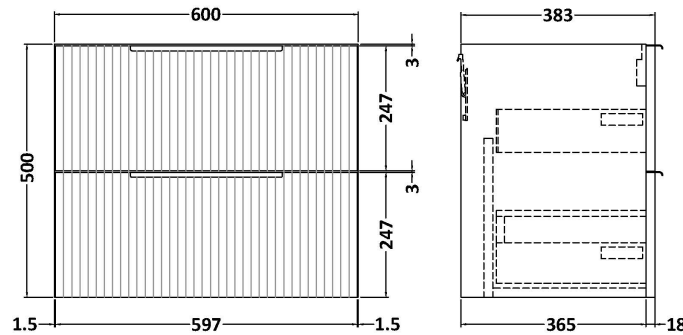

### Product Dimensions

Height (mm):	500
Width (mm):	600
Depth (mm):	383
Nett Weight (kg):	22.5

### Packaging Dimensions

Height (mm):	520
Width (mm):	620
Depth (mm):	405
Gross Weight (kg):	23

### Product Dimensions

Height (mm):	180
Width (mm):	610
Depth (mm):	390
Nett Weight (kg):	11

### Packaging Dimensions

Height (mm):	200
Width (mm):	410
Depth (mm):	630
Gross Weight (kg):	11