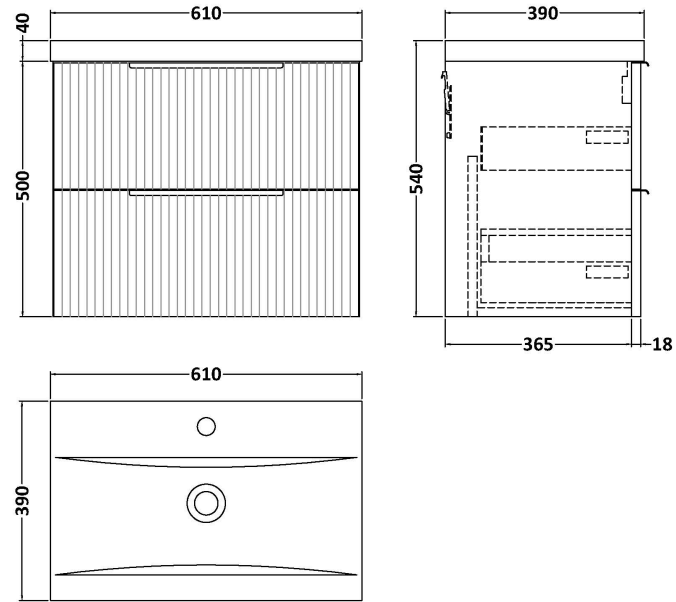

Sales Code: DFF393A

Description: 600 W/H 2-Drawer Vanity & Basin 1

Packaging Details

Barcode: 5056462678153