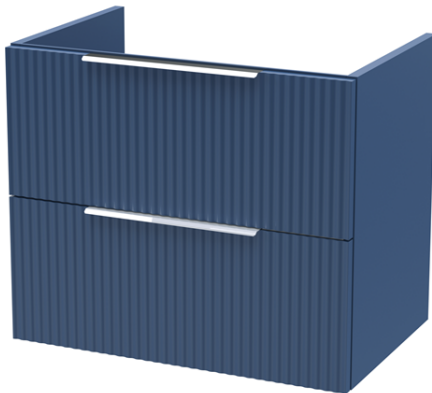

Sales Code: DFF393A

Description: 600 W/H 2-Drawer Vanity & Basin 1

### Product Dimensions

Height (mm):	500
Width (mm):	600
Depth (mm):	383
Nett Weight (kg):	22.5

### Product Dimensions

Height (mm):	180
Width (mm):	610
Depth (mm):	390
Nett Weight (kg):	11