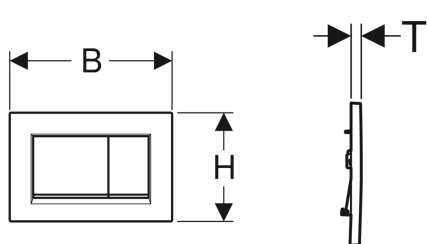

Geberit Sigma30 flush plate for dual flush

Example image

Application purposes

- For flush actuation with Sigma concealed cisterns

Characteristics

- Front actuation

Scope of delivery

- Mounting frame
- 2 distance bolts

- Sound-absorbing actuator rods, tool-free fast adjustment

Technical data

Actuation force max. | 20 N

- 2 actuator rods

Art. no.	Colour / surface	Material designation	B	H	T
115.883.KH.1	Plate and buttons: gloss chrome-plated Design stripes: matt chrome-plated	Plastic	24.6 cm	16.4 cm	1.2 cm
115.883.KJ.1	Plate and buttons: white Design stripes: gloss chrome-plated	Plastic	24.6 cm	16.4 cm	1.2 cm
115.883.KK.1	Plate and buttons: white Design stripes: gold-plated	Plastic	24.6 cm	16.4 cm	1.2 cm
115.883.KM.1	Plate and buttons: black Design stripes: gloss chrome-plated	Plastic	24.6 cm	16.4 cm	1.2 cm
115.883.JQ.1	Plate and buttons: matt chrome-coated, easy-to-clean coated Design stripes: gloss chrome-plated	Plastic	24.6 cm	16.4 cm	1.2 cm
115.883.JT.1	Plate and buttons: white matt coated, easy-to-clean coated Design stripes: gloss chrome-plated	Plastic	24.6 cm	16.4 cm	1.2 cm
115.883.14.1	Plate and button: black matt coated, easy-to-clean coated Design stripes: gloss chrome-plated	Plastic	24.6 cm	16.4 cm	1.2 cm
115.883.11.1	Plate and buttons: white Design stripes: matt white	Plastic	24.6 cm	16.4 cm	1.2 cm
115.883.01.1	Plate and buttons: white matt coated, easy-to-clean coated Design stripes: white	Plastic	24.6 cm	16.4 cm	1.2 cm
115.883.DW.1	Plate and buttons: black Design stripes: matt black	Plastic	24.6 cm	16.4 cm	1.2 cm
115.883.16.1	Plate and button: black matt coated, easy-to-clean coated Design stripes: black	Plastic	24.6 cm	16.4 cm	1.2 cm

- Geberit DuoFresh module with manual actuation and insert for Geberit DuoFresh stick, for Sigma concealed cistern 8 cm