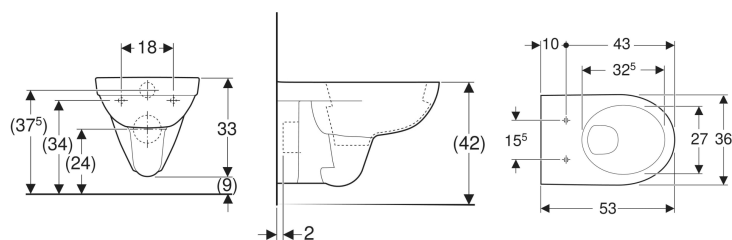

Geberit Selnova wall-hung WC, washdown

Example image

Application purposes

- For concealed cisterns
- For pressure flushing valves

Characteristics

- Wall-hung

- Washdown WC
- With flush rim
- Type 1, full flush volume 6 / 4 l, in accordance with EN 997
- Type 2 in accordance with EN 997

Technical data

Product material | Vitreous china

Scope of delivery

- WC ceramic appliance

To order additionally

- WC seat

Art. no.	Colour / surface	B	H	T
500.260.01.7	white	35.8 cm	33.2 cm	53 cm

Accessories

- Overlapping WC lid
- Hinges made of metal

Technical data

Product material	Duroplast
Fastening distance	15.5 cm

Scope of delivery

- WC seat

Art. no.	Colour / surface	Quick-release hinges	Soft-closing mechanism	Fastening	Hinge material
500.333.01.1	white / glossy	no	yes	from above	Brass chrome-plated
500.337.01.1	white / glossy	no	no	from above	Stainless steel
500.335.01.1	white / glossy	yes	yes	from above	Brass chrome-plated