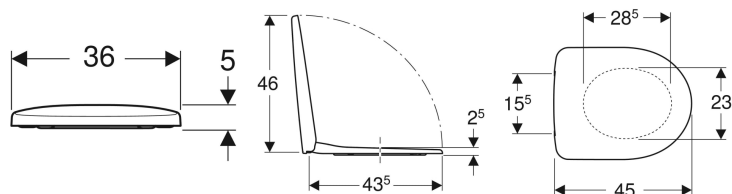

Technical data

Product material | Vitreous china

Scope of delivery

- WC ceramic appliance

To order additionally

- WC seat

Art. no.	Colour / surface	B	H	T
500.260.01.7	white	35.8 cm	33.2 cm	53 cm

Accessories

- Geberit fastening material for wall-hung WCs and wall-hung bidets

- Recommended for Geberit Sigma and Geberit Omega concealed cisterns

Geberit Selnova WC seat, fastening from above

Example image

Characteristics

- Overlapping WC lid
- Hinges made of metal

Technical data

Product material	Duroplast
Fastening distance	15.5 cm

Scope of delivery

- WC seat

Art. no.	Colour / surface	Quick-release hinges	Soft-closing mechanism	Fastening	Hinge material
500.333.01.1	white / glossy	no	yes	from above	Brass chrome-plated
500.337.01.1	white / glossy	no	no	from above	Stainless steel
500.335.01.1	white / glossy	yes	yes	from above	Brass chrome-plated