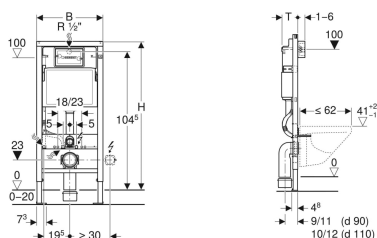

**Geberit Duofix frame for wall-hung WC, 112 cm, with Delta concealed cistern 12 cm, Delta20 flush plate**

Example image

**Application purposes**

- For drywall construction
- For installation in part or room-height prewall installations
- For installation in room-height installation walls
- For wall-hung WCs with connection dimensions in accordance with EN 33:2011
- For wall-hung WCs with projection up to 62 cm
- For floor constructions 0–20 cm

**Characteristics**

- Statically self-supporting frame, protected against corrosion with powder coating
- Frame top open
- Frame with ø 9 mm drilling holes for fastening in wood frame construction
- Frame with holes to receive Geberit Duofix wall anchors for elements with frame top open
- Frame prepared for support brackets for WC ceramic appliances with small contact surfaces
- Galvanized feet

**Scope of delivery**

- Angle stop valve R 1/2", with adaptor ring
- Protection box for service opening, made of polystyrene foam
- 2 distance bolts
- Geberit Delta20 flush plate for dual flush
- 2 wall anchors
- Connection set for WC, ø 90 mm

**Technical data**

Operating temperature, water max.	25 °C
Flush volume, factory setting	5.8 / 3 l
Flush volume large, adjustment range	4.5 / 6 / 7.5 l
Flush volume small, adjustment range	2–4 l

- Connection bend 90° made of PE-HD, ø 90 mm
- Adaptor socket made of PE-HD, ø 90 / 110 mm
- 2 protection plugs
- Crossbar for panelling support
- 2 threaded rods M12
- Fastening material