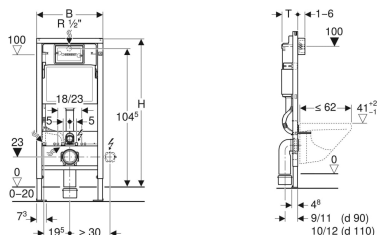

**Geberit Duofix frame for wall-hung WC, 112 cm, with Delta concealed cistern 12 cm, Delta30 flush plate**

**Application purposes**

- For drywall construction
- For installation in part or room-height prewall installations
- For installation in room-height installation walls
- For wall-hung WCs with connection dimensions in accordance with EN 33:2011
- For wall-hung WCs with projection up to 62 cm
- For floor constructions 0–20 cm

**Characteristics**

- Statically self-supporting frame, protected against corrosion with powder coating
- Frame top open
- Frame with ø 9 mm drilling holes for fastening in wood frame construction
- Frame with holes to receive Geberit Duofix wall anchors for elements with frame top open
- Frame prepared for support brackets for WC ceramic appliances with small contact surfaces
- Galvanized feet

**Scope of delivery**

- Angle stop valve R 1/2", with adaptor ring
- Protection box for service opening, made of polystyrene foam
- 2 distance bolts
- Geberit Delta30 flush plate for dual flush
- 2 wall anchors
- Connection set for WC, ø 90 mm

**Technical data**

Operating temperature, water max.	25 °C
Flush volume, factory setting	5.8 / 3 l
Flush volume large, adjustment range	4.5 / 6 / 7.5 l
Flush volume small, adjustment range	2–4 l

- Adaptor socket made of PE-HD, ø 90 / 110 mm
- Connection bend 90° made of PE-HD, ø 90 mm
- 2 protection plugs
- Crossbar for panelling support
- 2 threaded rods M12
- Fastening material