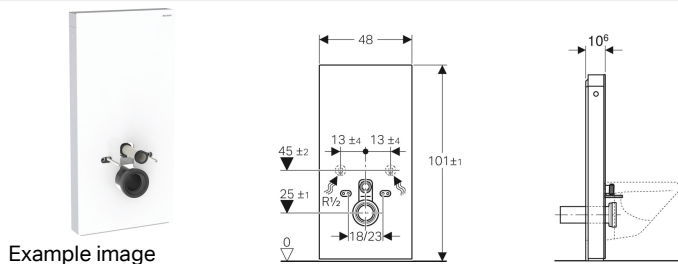

Geberit Monolith sanitary module for wall-hung WC, 101 cm, front cladding made of glass

Application purposes

- For renovations, conversions and new buildings
- For wall inlets with inlet height > 23 cm
- For replacing low-level exposed cisterns
- For replacing wall-hung WCs with close-coupled exposed cistern
- For Geberit AquaClean WC complete solutions
- For connecting Geberit AquaClean WC enhancement solutions, with accessories
- For mounting on finished floors
- For installation in front of drywalls or solid walls
- For compensating the offset between WC connections and wall drains using a stepped straight connector for wall-hung WCs

Characteristics

- Dual flush
- Compensation of dimensional tolerances possible

Scope of delivery

- Water supply connection set with 2 angle stop valves, 1/2"
- Flush bend extension 160 mm
- Sleeve made of EPDM, \varnothing 44 / 55 mm
- Straight connector made of PE-HD, \varnothing 90 mm
- Adaptor socket made of PE-HD, \varnothing 90 / 110 mm
- 2 threaded rods M12
- Sound insulation set
- Base cover
- Fastening material for drywall
- Fastening material

- Height-adjustable up to 7 cm
- Fastening height WC ceramic appliance 35 ± 1 cm
- Cistern, fully insulated against condensation
- Side cladding made of aluminium brushed
- Self-supporting
- Adjustable flush volume
- Water supply connection on the bottom
- Water supply connection on the left/right possible with accessories