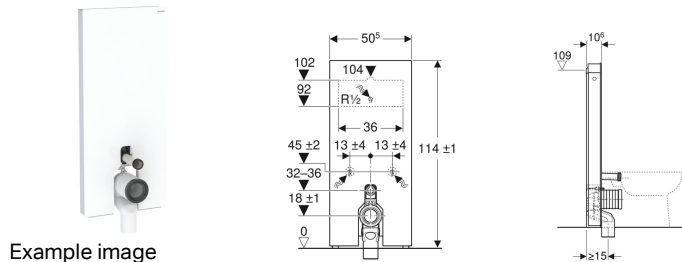

Geberit Monolith sanitary module for floor-standing WC, 114 cm, front cladding made of glass

Application purposes

- For floor inlets
- For renovations, conversions and new buildings
- For wall inlets with an inlet height of 18 cm
- For replacing floor-standing WCs with concealed cistern with maximum service opening height < 109 cm
- For replacing low-level exposed cisterns
- For replacing half-high level exposed cisterns
- For replacing floor-standing WCs with close-coupled exposed cistern
- For connecting Geberit AquaClean Tuma WC complete solution, floor-standing WC
- For connecting Geberit AquaClean WC enhancement solutions, with accessories
- For replacing pressure flushing valves
- For mounting on finished floors
- For installation in front of drywalls or solid walls

Characteristics

- Dual flush

Scope of delivery

- Water supply connection set with 2 angle stop valves, 1/2"
- Flush bend extension 160 mm
- Connection bend made of PP, ø 90 mm
- Sleeve made of EPDM, ø 44 / 55 mm
- Adaptor socket made of PE-HD, ø 90 / 110 mm
- Fastening material
- Base cover
- Fastening material for drywall

- Compensation of dimensional tolerances possible
- Cistern, fully insulated against condensation
- Side cladding made of aluminium brushed
- Self-supporting
- Adjustable flush volume
- Water supply connection on the rear centre
- Water supply connection on the left/right possible with accessories
- Water supply connection on the bottom

Art. no.	Colour / surface	B	H	T
131.033.SI.5	Front cladding: white glass Side cladding: aluminium	50.5 cm	114 cm	10.6 cm
131.033.JK.5	Front cladding: lava glass Side cladding: black chrome aluminium	50.5 cm	114 cm	10.6 cm
131.033.JL.5	Front cladding: sand grey glass Side cladding: aluminium	50.5 cm	114 cm	10.6 cm
131.033.SJ.6	Front cladding: black glass Side cladding: black chrome aluminium	50.5 cm	114 cm	10.6 cm