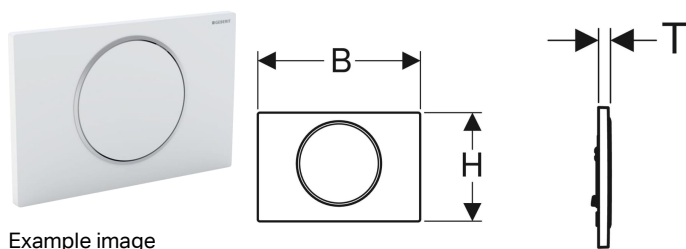

Geberit Sigma10 flush plate for stop-and-go flush

Example image

Application purposes

- For flush actuation with Sigma concealed cisterns

Characteristics

- Front actuation

Scope of delivery

- Mounting frame
- 2 distance bolts

- Sound-absorbing actuator rods, tool-free fast adjustment

Technical data

Actuation force max. | 20 N

- Actuator rod
- Stop-and-go lever

Art. no.	Colour / surface	Material designation	B	H	T
115.758.KH.5	Plate and button: gloss chrome-plated Design ring: matt chrome-plated	Plastic	24.6 cm	16.4 cm	1.4 cm
115.758.KJ.5	Plate and button: white Design ring: gloss chrome-plated	Plastic	24.6 cm	16.4 cm	1.4 cm
115.758.KK.5	Plate and button: white Design ring: gold-plated	Plastic	24.6 cm	16.4 cm	1.4 cm
115.758.KM.5	Plate and button: black Design ring: gloss chrome-plated	Plastic	24.6 cm	16.4 cm	1.4 cm
115.758.SN.5	Plate and button: brushed, easy-to-clean coated Design ring: polished	Stainless steel	24.6 cm	16.4 cm	1.4 cm
115.758.JT.5	Plate and button: white matt coated, easy-to-clean coated Design ring: polished	Stainless steel	24.6 cm	16.4 cm	1.4 cm
115.758.14.5	Plate and button: black matt coated, easy-to-clean coated Design ring: polished	Stainless steel	24.6 cm	16.4 cm	1.4 cm
115.758.JQ.5	Plate and button: matt chrome-coated, easy-to-clean coated Design ring: gloss chrome-plated	Plastic	24.6 cm	16.4 cm	1.4 cm
115.758.16.5	Plate and button: black matt coated, easy-to-clean coated Design ring: black	Stainless steel	24.6 cm	16.4 cm	1.4 cm
115.758.01.5	Plate and button: white matt coated, easy-to-clean coated Design ring: white	Stainless steel	24.6 cm	16.4 cm	1.4 cm