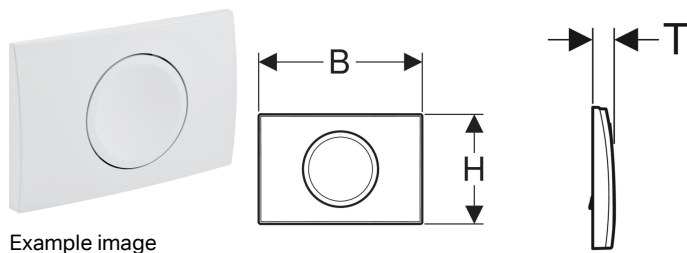

Geberit Delta15 flush plate for stop-and-go flush

Application purposes

- For flush actuation with Delta concealed cisterns

Characteristics

- Front actuation

Scope of delivery

- Mounting frame
- Actuator rod
- Stop-and-go lever
- Fastening material

Technical data

Actuation force max. | 20 N

Art. no.	Colour / surface	Material designation	B	H	T
115.120.11.5	white	Plastic	24.6 cm	16.4 cm	2.5 cm
115.120.21.5	gloss chrome-plated	Plastic	24.6 cm	16.4 cm	2.5 cm
115.120.46.5	matt chrome-plated	Plastic	24.6 cm	16.4 cm	2.5 cm

Accessories

- Geberit extension set for Delta and Twinline concealed cisterns