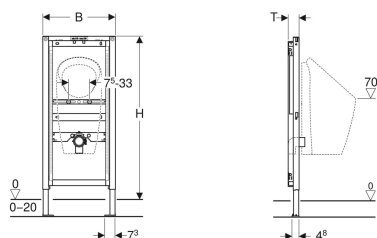

Geberit Duofix frame for urinal, 112–130 cm, universal, for 0-litre urinals

Example image

Application purposes

- For drywall construction
- For masonry walls
- For installation in part or room-height prewall installations
- For installation in room-height installation walls
- For installation in part or room-height Geberit Duofix system walls
- For installation of waterless urinals
- For installation of 1 l urinals, with accessories
- For floor constructions 0–20 cm

Characteristics

- Statically self-supporting frame, protected against corrosion with powder coating
- Frame with $\varnothing 9$ mm drilling holes for fastening in wood frame construction
- Galvanized feet
- Feet adjustable 0–20 cm

Scope of delivery

- 2 fixing brackets
- Connection bend made of PE-HD, $\varnothing 50 / 63$ mm

- Non-slip leg supports
- Rotatable foot plates
- Foot plate depth suitable for installation in U-profiles UW 50 and UW75 and Geberit Duofix system rails
- Element height adjustable to urinal, 112–130 cm
- Connection positions for Preda urinal prepared
- Fastening for connection bend, height-adjustable and sound-absorbing
- Urinal fasteners M8 width- and height-adjustable
- Crossbars with centring marks, adjustable without tools
- Markings for connection positions of Preda and Selva urinals
- Additional fastening possible for urinal with accessories
- Can be refitted with accessories for urinals Laufen Lema 1-litre Compact and Tamaro-VS NEW 41122

Technical data

Product material

Steel

To order additionally

- Urinal trap

- 2 threaded rods M8
- Fastening material

Art. no.	B	H	T
111.671.00.1	50 cm	112–130 cm	7.5 cm

Accessories