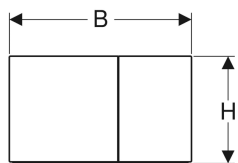

Geberit Sigma70 flush plate for dual flush

Example image

Application purposes

- For flush actuation with Sigma concealed cisterns

Characteristics

- Front actuation
- Sound-absorbing actuator rods, tool-free fast adjustment

Scope of delivery

- Mounting frame
- 2 distance bolts
- 2 actuator rods

Art. no.	Colour / surface	Material designation	B	H	T
115.622.JK.1	lava	Glass	25 cm	14.6 cm	2.5 cm
115.622.SJ.1	black	Glass	25 cm	14.6 cm	2.5 cm
115.622.FW.1	brushed, easy-to-clean coated	Stainless steel	25 cm	14.6 cm	2.3 cm
115.622.QB.1	red gold / brushed, easy-to-clean coated	Stainless steel	25 cm	14.6 cm	2.3 cm
115.622.QD.1	black chrome / brushed, easy-to-clean coated	Stainless steel	25 cm	14.6 cm	2.3 cm
115.622.QF.1	brass-coloured / brushed, easy-to-clean coated	Stainless steel	25 cm	14.6 cm	2.3 cm
115.622.14.1	black matt / easy-to-clean coated	Stainless steel	25 cm	14.6 cm	2.3 cm
115.622.SI.1	white	Glass	25 cm	14.6 cm	2.5 cm
115.622.JT.1	white matt / easy-to-clean coated	Stainless steel	25 cm	14.6 cm	2.3 cm
115.622.JL.1	sand grey	Glass	25 cm	14.6 cm	2.5 cm