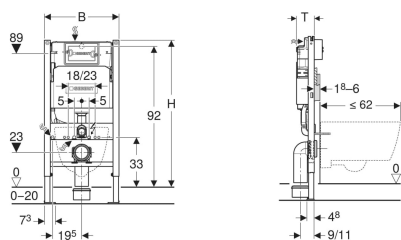

## Geberit Duofix element for wall-hung WC, 98 cm, with Delta concealed cistern 12 cm

Example image

### Application purposes

- For drywall construction
- For installation in part-height prewall installations
- For wall-hung WCs with connection dimensions in accordance with EN 33:2011
- For wall-hung WCs with projection up to 62 cm
- For floor constructions 0–20 cm

### Technical data

|                                      |                 |
|--------------------------------------|-----------------|
| Maximum operating temperature, water | 25 °C           |
| Flush volume, factory setting        | 5.8 and 3 l     |
| Flush volume large, adjustment range | 4.5 / 6 / 7.5 l |
| Flush volume small, adjustment range | 3-4 l           |

- Connection bend 90° made of PE-HD,  $\varnothing 90$  mm
- Adaptor socket made of PE-HD,  $\varnothing 90 / 110$  mm
- 2 protection plugs
- 2 threaded rods M12
- Fastening material

| Art. no.     | B     | H     | T     |     |
|--------------|-------|-------|-------|-----|
| 458.145.00.1 | 50 cm | 98 cm | 12 cm | New |