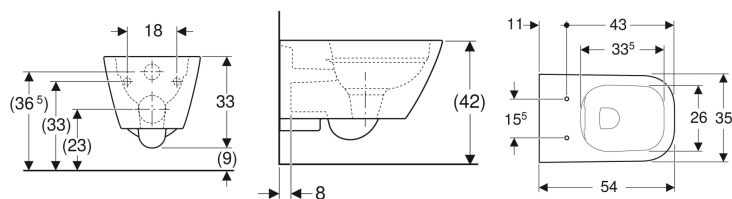

Geberit Smyle Square wall-hung WC, washdown, shrouded, Rimfree

Application purposes

- For concealed cisterns
- For pressure flushing valves

Characteristics

- Wall-hung
- Washdown WC
- Rimfree

- Easy fastening with Geberit WC wall fixing type EFF3
- Type 1, full flush volume 6 / 5 l, in accordance with EN 997
- Flushes with 4.5 l
- Shrouded
- Hidden fastening

Technical data

Product material | Vitreous china

Scope of delivery

- Fastening material

To order additionally

- WC seat

Art. no.	Colour / surface	B	H	T
500.208.01.1	white	35 cm	33 cm	54 cm

Accessories

- Geberit fastening material for wall-hung WCs and wall-hung bidets
- Geberit straight connector set for WC

- Depending on the installation type, a Geberit connection set for wall-hung WC is required for mounting