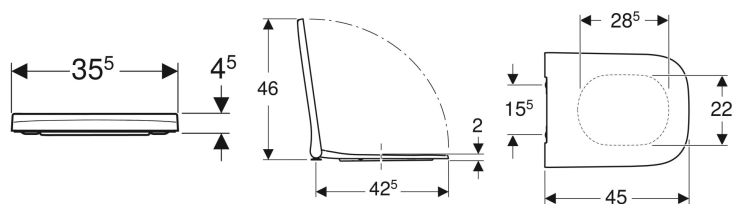

Geberit Smyle Square WC seat, slim design

Characteristics

- Antibacterial
- Slim design
- Overlapping WC lid

Technical data

Product material	Duroplast
Fastening distance	15.5 cm

Art. no.	Colour / surface	Quick-release hinges	Soft-closing mechanism	Fastening	Hinge material
500.687.01.1	white / glossy	yes	yes	from above	Brass chrome-plated
500.237.01.1	white / glossy	no	yes	from above	Brass chrome-plated
500.238.01.1	white / glossy	no	no	from above	Brass chrome-plated