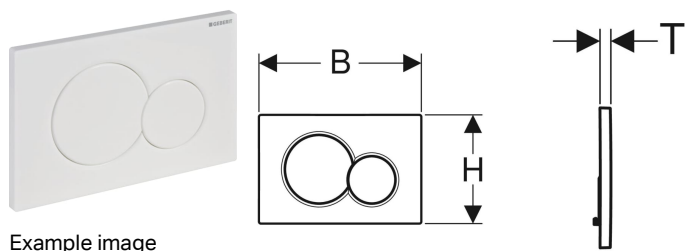

Geberit Sigma01 flush plate for dual flush

Example image

Application purposes

- For flush actuation with Sigma concealed cisterns

Characteristics

- Front actuation

Scope of delivery

- Mounting frame
- 2 distance bolts

- Sound-absorbing actuator rods, tool-free fast adjustment

Technical data

Actuation force | < 20 N

- 2 actuator rods

Art. no.	Colour / surface	Material designation	B	H	T
115.770.11.5	white	Plastic	24.6 cm	16.4 cm	1.3 cm
115.770.21.5	gloss chrome-plated	Plastic	24.6 cm	16.4 cm	1.3 cm
115.770.DT.5	fine brass galvanized	Plastic	24.6 cm	16.4 cm	1.3 cm
115.770.DW.5	black	Plastic	24.6 cm	16.4 cm	1.3 cm
115.770.KA.5	Plate: gloss chrome-plated Buttons: matt chrome-plated	Plastic	24.6 cm	16.4 cm	1.3 cm
115.770.LA.5	Plate: white Full flush volume button: yellow Partial flush volume button: green	Plastic	24.6 cm	16.4 cm	1.3 cm
115.770.LB.5	Plate: white Full flush volume button: blue Partial flush volume button: red	Plastic	24.6 cm	16.4 cm	1.3 cm
115.770.JQ.5	matt chrome / easy-to-clean coated	Plastic	24.6 cm	16.4 cm	1.3 cm

Accessories

- Geberit DuoFresh module with automatic actuation, for Sigma concealed cistern 12 cm
- Geberit DuoFresh module with automatic actuation and insert for Geberit DuoFresh stick, for Sigma concealed cistern 12 cm
- Geberit DuoFresh module with manual actuation, for Sigma concealed cistern 12 cm
- Geberit DuoFresh module with manual actuation and insert for Geberit DuoFresh stick, for Sigma concealed cistern 12 cm
- Geberit DuoFresh module with automatic actuation, for Sigma concealed cistern 8 cm
- Geberit DuoFresh module with automatic actuation and insert for Geberit DuoFresh stick, for Sigma concealed cistern 8 cm
- Geberit DuoFresh module with manual actuation, for Sigma concealed cistern 8 cm
- Geberit DuoFresh module with manual actuation and insert for Geberit DuoFresh stick, for Sigma concealed cistern 8 cm
- Insert for Geberit DuoFresh stick, for Sigma concealed cistern 12 cm
- Insert for Geberit DuoFresh stick, for Sigma concealed cistern 8 cm
- Geberit extension set for Sigma, Omega and Kappa concealed cisterns