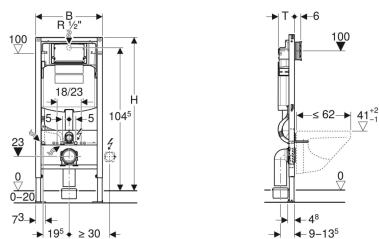

## Geberit Duofix frame for wall-hung WC, 112 cm, with Sigma concealed cistern 12 cm, wall anchoring and connection bend

### Application purposes

- For drywall construction
- For installation in part or room-height prewall installations
- For installation in room-height installation walls
- For installation in part or room-height Geberit Duofix system walls
- For wall-hung WCs with connection dimensions in accordance with EN 33:2011
- For wall-hung WCs with projection up to 62 cm
- For floor constructions 0–20 cm

### Characteristics

- Self-supporting frame, powder-coated
- Frame with  $\varnothing$  9 mm drilling holes for fastening in wood frame construction
- Frame prepared for support brackets for WC ceramic appliances with small contact surfaces
- Galvanized feet
- Feet adjustable 0–20 cm
- Non-slip leg supports
- Rotatable foot plates
- Foot plate depth suitable for installation in U-profiles UW 50 and UW75 and Geberit Duofix system rails

Art. no.	B	H	T
111.383.00.5	50 cm	112 cm	12 cm