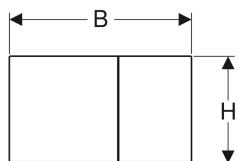

Geberit Sigma70 flush plate

Example image

Application purposes

- For flush actuation with Sigma concealed cisterns

Characteristics

- Front actuation
- Sound-absorbing actuator rods, tool-free fast adjustment

Scope of delivery

- Mounting frame
- 2 distance bolts
- 2 actuator rods

Art. no.	Colour / surface	Material designation	B	H	T	
115.622.JK.1	lava	Glass	25 cm	14.6 cm	2.5 cm	New
115.622.SJ.1	black	Glass	25 cm	14.6 cm	2.5 cm	New
115.622.FW.1	brushed, easy-to-clean coated	Stainless steel	25 cm	14.6 cm	2.3 cm	New
115.622.QB.1	red gold / brushed, easy-to-clean coated	Stainless steel	25 cm	14.6 cm	2.3 cm	New
115.622.QD.1	black chrome / brushed, easy-to-clean coated	Stainless steel	25 cm	14.6 cm	2.3 cm	New
115.622.QF.1	brass-coloured / brushed, easy-to-clean coated	Stainless steel	25 cm	14.6 cm	2.3 cm	New
115.622.14.1	black matt / easy-to-clean coated	Stainless steel	25 cm	14.6 cm	2.3 cm	New
115.622.SI.1	white	Glass	25 cm	14.6 cm	2.5 cm	New
115.622.JT.1	white matt / easy-to-clean coated	Stainless steel	25 cm	14.6 cm	2.3 cm	New
115.622.JL.1	sand grey	Glass	25 cm	14.6 cm	2.5 cm	New