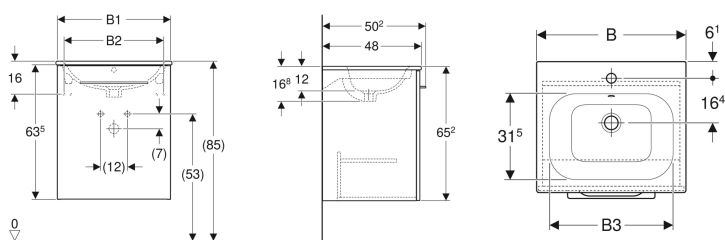

Geberit Selnova Square set of vanity basin, slim rim, with cabinet, one door

Example image

Characteristics

- Wall-hung
- Slim rim
- With one door
- With one fixed shelf
- Opening with handle
- Door with soft closing

- Hinge side left or right
- Moisture-resistant
- Delivered preassembled

Technical data

Product material | Fine fireclay / high-compressed three-layer chipboard

Scope of delivery

- Vanity basin
- Cabinet for vanity basin
- Handle
- Fastening material

Art. no.	Colour / surface	Tap hole	Over low	B	B1	B2	B3	Washbasin width	H	T
501.248.00.1	white / high-gloss coated	centred	visible	55 cm	53.8 cm	47 cm	49 cm	55 cm	65.2 cm	50.2 cm
501.250.00.1	hickory / wooden-textured melamine	centred	visible	55 cm	53.8 cm	47 cm	49 cm	55 cm	65.2 cm	50.2 cm
501.249.00.1	lava / matt coated	centred	visible	55 cm	53.8 cm	47 cm	49 cm	55 cm	65.2 cm	50.2 cm
501.251.00.1	light hickory / wooden-textured melamine	centred	visible	55 cm	53.8 cm	47 cm	49 cm	55 cm	65.2 cm	50.2 cm
501.252.00.1	white / high-gloss coated	centred	visible	60 cm	58.8 cm	52 cm	54 cm	60 cm	65.2 cm	50.2 cm
501.254.00.1	hickory / wooden-textured melamine	centred	visible	60 cm	58.8 cm	52 cm	54 cm	60 cm	65.2 cm	50.2 cm
501.253.00.1	lava / matt coated	centred	visible	60 cm	58.8 cm	52 cm	54 cm	60 cm	65.2 cm	50.2 cm
501.255.00.1	light hickory / wooden-textured melamine	centred	visible	60 cm	58.8 cm	52 cm	54 cm	60 cm	65.2 cm	50.2 cm