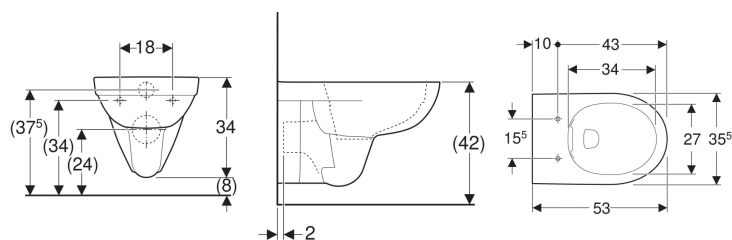

Geberit Selnova wall-hung WC, washdown, Rimfree

Example image

Application purposes

- For concealed cisterns
- For pressure flushing valves

Characteristics

- Wall-hung

- Washdown WC
- Rimfree
- Type 1, full flush volume 6 / 4 l, in accordance with EN 997
- Type 2 in accordance with EN 997

Technical data

Product material | Vitreous china

Scope of delivery

- WC ceramic appliance

To order additionally

- WC seat

Art. no.	Colour / surface	B	H	T
501.045.00.7	white	35.5 cm	34 cm	53 cm

Accessories

Technical data

Product material	Duroplast
Fastening distance	15.5 cm

Scope of delivery

- WC seat

Art. no.	Colour / surface	Quick-release hinges	Soft-closing mechanism	Fastening	Hinge material
500.333.01.1	white / glossy	no	yes	from above	Brass chrome-plated
500.337.01.1	white / glossy	no	no	from above	Stainless steel
500.335.01.1	white / glossy	yes	yes	from above	Brass chrome-plated