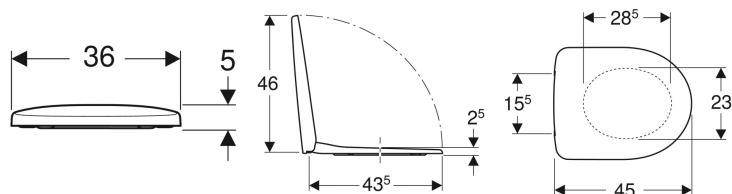

Technical data

Product material | Vitreous china

Scope of delivery

- WC ceramic appliance

To order additionally

- WC seat

Art. no.	Colour / surface	B	H	T
501.045.00.7	white	35.5 cm	34 cm	53 cm

Accessories

- Geberit fastening material for wall-hung WCs and wall-hung bidets

- Recommended for Geberit Sigma concealed cisterns

Geberit Selnova WC seat, fastening from above

Example image

Characteristics

- Overlapping WC lid
- Hinges made of metal

Technical data

Product material	Duroplast
Fastening distance	15.5 cm

Scope of delivery

- WC seat

Art. no.	Colour / surface	Quick-release hinges	Soft-closing mechanism	Fastening	Hinge material
500.333.01.1	white / glossy	no	yes	from above	Brass chrome-plated
500.337.01.1	white / glossy	no	no	from above	Stainless steel
500.335.01.1	white / glossy	yes	yes	from above	Brass chrome-plated