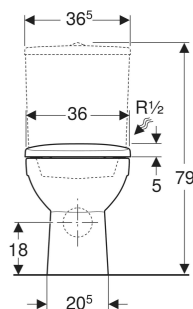

Geberit Selnova floor-standing WC set with close-coupled exposed cistern, horizontal outlet, semi-shrouded, with WC seat

CHARACTERISTICS

- Floor-standing
- Dual flush
- Washdown WC
- With flush rim
- Type 1, full flush volume 6 l, in accordance with EN 997
- Type 2 in accordance with EN 997
- Horizontal outlet

- Water supply connection on the bottom right
- Semi-shrouded
- WC seat made of Duroplast
- Overlapping WC lid

SCOPE OF DELIVERY

- WC ceramic appliance
- Exposed cistern, close-coupled
- WC seat
- Mechanism
- Fastening material

TECHNICAL DATA

Product material	Vitreous china
Height-adjustable	No

Art. no.	Colour / surface	B cm	H cm	T cm	Quick-release hinges	Soft-closing mechanism	Fastening	Hinge material
503.121.00.1 New	white	36	40	67	no	yes	from below	Stainless steel