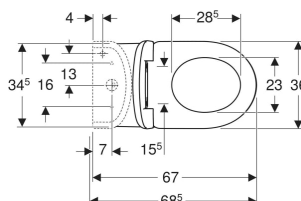

Geberit Selnova floor-standing WC set with close-coupled exposed cistern, horizontal outlet, semi-shrouded, with WC seat

CHARACTERISTICS

- Floor-standing
- Dual flush
- Washdown WC
- With flush rim
- Type 1, full flush volume 6 l, in accordance with EN 997
- Type 2 in accordance with EN 997
- Horizontal outlet

- Water supply connection on the bottom right
- Semi-shrouded
- WC seat made of Duroplast
- Overlapping WC lid

SCOPE OF DELIVERY

- WC ceramic appliance
- Exposed cistern, close-coupled
- WC seat
- Mechanism
- Fastening material

TECHNICAL DATA

Product material	Vitreous china
Height-adjustable	No

Art. no.	Colour / surface	B cm	H cm	T cm	Quick-release hinges	Soft-closing mechanism	Fastening	Hinge material
503.121.00.1 New	white	36	40	67	no	yes	from below	Stainless steel