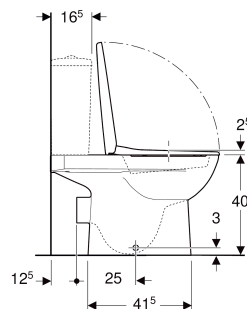

Geberit Selnova floor-standing WC set with close-coupled exposed cistern, horizontal outlet, semi-shrouded, with WC seat

CHARACTERISTICS

- Floor-standing
- Dual flush
- Washdown WC
- With flush rim
- Type 1, full flush volume 6 l, in accordance with EN 997
- Type 2 in accordance with EN 997
- Horizontal outlet

- Water supply connection on the bottom right
- Semi-shrouded
- WC seat made of Duroplast
- Overlapping WC lid

SCOPE OF DELIVERY

- WC ceramic appliance
- Exposed cistern, close-coupled
- WC seat
- Mechanism
- Fastening material

TECHNICAL DATA

Product material	Vitreous china
Height-adjustable	No

Art. no.	Colour / surface	B cm	H cm	T cm	Quick-release hinges	Soft-closing mechanism	Fastening	Hinge material
503.121.00.1 New	white	36	40	67	no	yes	from below	Stainless steel