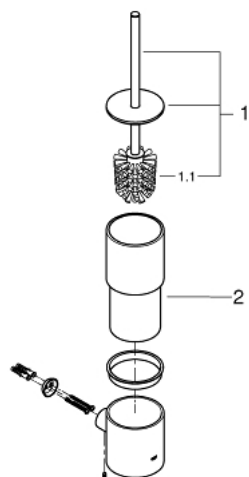

40 314 DC3 ATRIO TOILET BRUSH SET

PRODUCT DESCRIPTION

- Colour: supersteel
- material: glass / metal
- wall mounted
- concealed fastening
- GROHE Long-Life finish

40 314 DC3 ATRIO TOILET BRUSH SET

SPARE PARTS, June 2017 – now

1: null (Spare part-nr. null)

2: null (Spare part-nr. null)