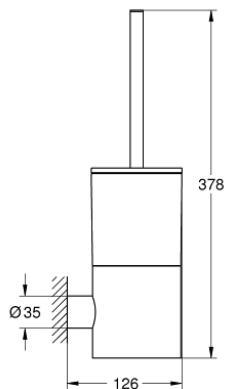

40 314 DC3 ATRIO TOILET BRUSH SET

PRODUCT DESCRIPTION

- Colour: supersteel
- material: glass / metal
- wall mounted
- concealed fastening
- GROHE Long-Life finish

40 314 DC3 ATRIO TOILET BRUSH SET

SPARE PARTS, June 2017 – now

1: null (Spare part-nr. null)

2: null (Spare part-nr. null)