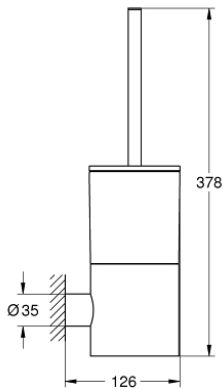

40 314 AL3 ATRIO TOILET BRUSH SET

PRODUCT DESCRIPTION

- Colour: brushed hard graphite
- material: glass / metal
- wall mounted
- concealed fastening
- GROHE Long-Life finish

40 314 AL3 ATRIO TOILET BRUSH SET

SPARE PARTS, June 2017 – now

1: Spare brush (Spare part-nr. 40951AL0)

1.1: Spare brush head (Spare part-nr. 40791KS1)

2: Spare glass for toilet brush (Spare part-nr. 40952000)