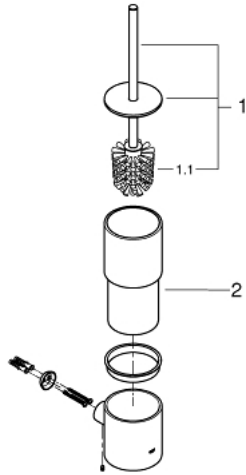

40 314 AL3 ATRIO TOILET BRUSH SET

PRODUCT DESCRIPTION

- Colour: brushed hard graphite
- material: glass / metal
- wall mounted
- concealed fastening
- GROHE Long-Life finish

40 314 AL3 ATRIO TOILET BRUSH SET

SPARE PARTS, June 2017 – now

1: Spare brush (Spare part-nr. 40951AL0)

1.1: Spare brush head (Spare part-nr. 40791KS1)

2: Spare glass for toilet brush (Spare part-nr. 40952000)