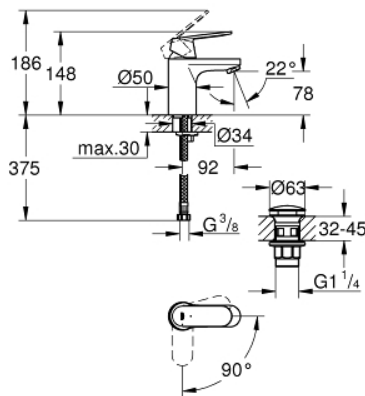

23 927 000 **EUROSMART COSMOPOLITAN BASIN MIXER 1/2"**
S-SIZE

PRODUCT DESCRIPTION

- Colour: Chrome
 - monobloc installation
 - metal lever
 - GROHE SilkMove Energy Saving 35 mm ceramic cartridge with energy saving function via cold start
 - adjustable flow rate limiter
 - adjustable minimum flow rate 2.5 l/min
 - temperature limiter
 - GROHE Long-Life finish
 - GROHE Water Saving - Less water, perfect flow
 - maximum flow rate (at 3 bar): 5 l/min
 - GROHE FastFixation installation system with centering support
 - smooth body with push-open pop-up waste set 1 1/4"
-
- flexible connection hoses

23 927 000 **EUROSMART COSMOPOLITAN BASIN MIXER 1/2"**
S-SIZE

SPARE PARTS, February 2019 – now

- 1: Lever (Spare part-nr. 46828000)
- 2: Shield for cross handle (Spare part-nr. 46492000)
- 3: Screw coupling (Spare part-nr. 46460000)
- 4: Cartridge (Spare part-nr. 46863000)
- 5: Flow restrictor (Spare part-nr. 48159000)
- 6: Shank mounting kit (Spare part-nr. 46671000)
- 7: Waste set with push-open plug (Spare part-nr. 65807000)

8: Mounting wrench (Spare part-nr. 19017000)*

9: Socket Spanner (Spare part-nr. 19332000)*

* Optional accessories