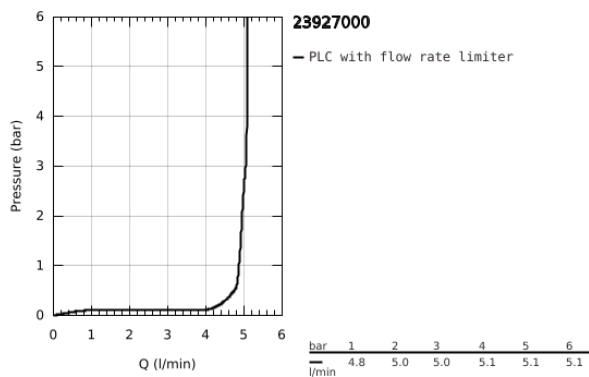

23 927 000 **EUROSMART COSMOPOLITAN BASIN MIXER 1/2"**
S-SIZE

PRODUCT DESCRIPTION

- Colour: Chrome
 - monobloc installation
 - metal lever
 - GROHE SilkMove Energy Saving 35 mm ceramic cartridge with energy saving function via cold start
 - adjustable flow rate limiter
 - adjustable minimum flow rate 2.5 l/min
 - temperature limiter
 - GROHE Long-Life finish
 - GROHE Water Saving - Less water, perfect flow
 - maximum flow rate (at 3 bar): 5 l/min
 - GROHE FastFixation installation system with centering support
 - smooth body with push-open pop-up waste set 1 1/4"
-
- flexible connection hoses

23 927 000 **EUROSMART COSMOPOLITAN BASIN MIXER 1/2"**
S-SIZE

SPARE PARTS, February 2019 – now

- 1: Lever (Spare part-nr. 46828000)
- 2: Shield for cross handle (Spare part-nr. 46492000)
- 3: Screw coupling (Spare part-nr. 46460000)
- 4: Cartridge (Spare part-nr. 46863000)
- 5: Flow restrictor (Spare part-nr. 48159000)
- 6: Shank mounting kit (Spare part-nr. 46671000)
- 7: Waste set with push-open plug (Spare part-nr. 65807000)