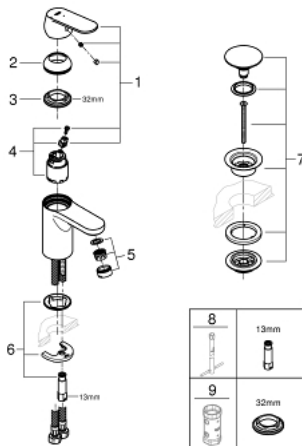

23 927 000 **EUROSMART COSMOPOLITAN BASIN MIXER 1/2"**
S-SIZE

PRODUCT DESCRIPTION

- Colour: Chrome
 - monobloc installation
 - metal lever
 - GROHE SilkMove Energy Saving 35 mm ceramic cartridge with energy saving function via cold start
 - adjustable flow rate limiter
 - adjustable minimum flow rate 2.5 l/min
 - temperature limiter
 - GROHE Long-Life finish
 - GROHE Water Saving - Less water, perfect flow
 - maximum flow rate (at 3 bar): 5 l/min
 - GROHE FastFixation installation system with centering support
 - smooth body with push-open pop-up waste set 1 1/4"
-
- flexible connection hoses

23 927 000 **EUROSMART COSMOPOLITAN BASIN MIXER 1/2"**
S-SIZE

SPARE PARTS, February 2019 – now

- 1: Lever (Spare part-nr. 46828000)
- 2: Shield for cross handle (Spare part-nr. 46492000)
- 3: Screw coupling (Spare part-nr. 46460000)
- 4: Cartridge (Spare part-nr. 46863000)
- 5: Flow restrictor (Spare part-nr. 48159000)
- 6: Shank mounting kit (Spare part-nr. 46671000)
- 7: Waste set with push-open plug (Spare part-nr. 65807000)

8: Mounting wrench (Spare part-nr. 19017000)*

9: Socket Spanner (Spare part-nr. 19332000)*

* Optional accessories