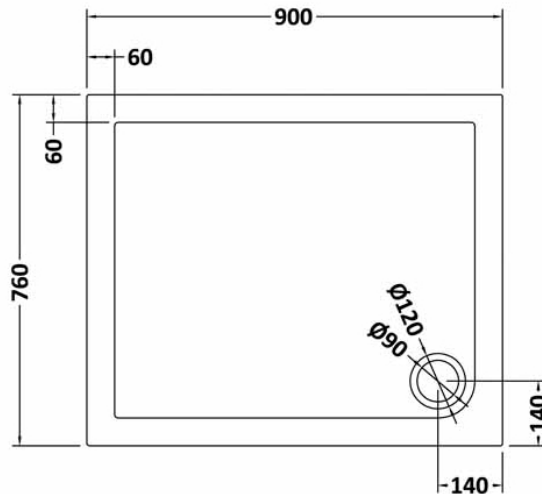

Sales Code: TR71008

Description: Rectangular Tray 900 X 760

Product Dimensions

Length (mm):	900
Width (mm):	760
Height (mm):	40
Nett Weight (kg):	24.93

Packaging Dimensions

Length (mm):	940
Width (mm):	800
Height (mm):	85
Gross Weight (kg):	24.95

Packaging Data

Box Colour:	Shrinkwrap & Polystyrene
Box Qty:	1
Label Size:	100 x 50
Label Colour:	White Label
Label Qty:	2

Outer Box Dimensions (If Applicable)

Length (mm):	
Width (mm):	
Height (mm):	
Gross Weight (kg):	
Barcode:	5056211813118

Product Details

Country of Origin:	United Kingdom
Fitting Instruction:	Yes
CE Certification:	Yes
Colour/Finish:	Slate Grey
Product Material:	Acrylic Capped ABS Caco3 & Pu
Material Colour Reference:	Slate Grey
Radius:	0
Waste Required (mm):	90
Compatible with Leg Kit:	Yes