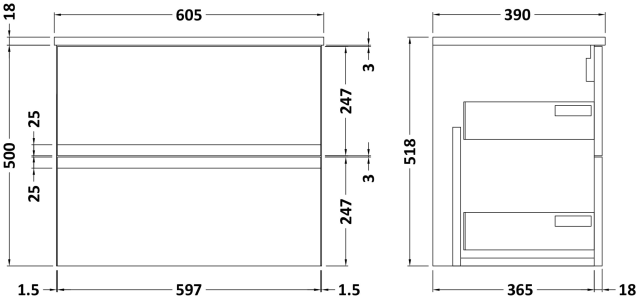

Sales Code: URB104W

Description: 600 W/H 2-Drawer Unit & Worktop

Packaging Details

Barcode: 5056211897293

Sales Code: URB193

Description: 600 W/H 2-Drawer Unit

Product Dimensions

Height (mm):	500
Width (mm):	610
Depth (mm):	383
Nett Weight (kg):	21.5

Packaging Dimensions

Height (mm):	500
Width (mm):	595
Depth (mm):	383
Gross Weight (kg):	22

Packaging Data

Box Colour:	Brown Cardboard Box
Box Qty:	1
Label Size:	100 x 50
Label Colour:	White Label
Label Qty:	2

Sales Code: MWT160

Description: 600 Worktop (605X390x18mm)

Product Dimensions

Height (mm):	18
Width (mm):	605
Depth (mm):	390
Nett Weight (kg):	2.5

Packaging Dimensions

Height (mm):	25
Width (mm):	625
Depth (mm):	410
Gross Weight (kg):	2.5

Packaging Data

Box Colour:	Brown Cardboard Box - Printed	
Box Qty:	1	
Label Size:	100 x 50	
Label Colour:	Not Applicable	
Label Qty:	0	

Outer Box Dimensions (If Applicable)

Height (mm):	
Width (mm):	
Depth (mm):	
Gross Weight (kg):	
Barcode:	5056211899730