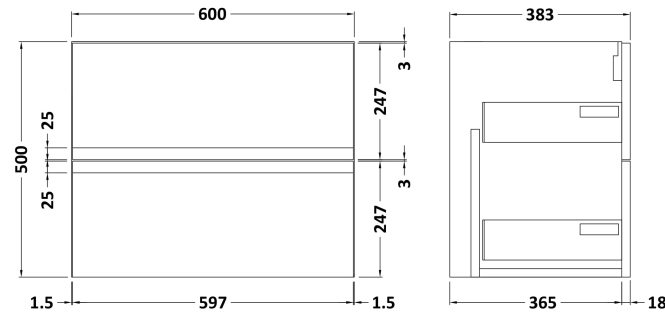

Sales Code: URB104W

Description: 600 W/H 2-Drawer Unit & Worktop

Packaging Details

Barcode: 5056211897293

Sales Code: URB193

Description: 600 W/H 2-Drawer Unit

Product Dimensions

Height (mm):	500
Width (mm):	610
Depth (mm):	383
Nett Weight (kg):	21.5

Packaging Dimensions

Height (mm):	500
Width (mm):	595
Depth (mm):	383
Gross Weight (kg):	22

Packaging Data

Box Colour:	Brown Cardboard Box
Box Qty:	1
Label Size:	100 x 50
Label Colour:	White Label
Label Qty:	2

Sales Code: MWT160

Description: 600 Worktop (605X390x18mm)

Product Dimensions

Height (mm):	18
Width (mm):	605
Depth (mm):	390
Nett Weight (kg):	2.5

Packaging Dimensions

Height (mm):	25
Width (mm):	625
Depth (mm):	410
Gross Weight (kg):	2.5

Packaging Data

Box Colour:	Brown Cardboard Box - Printed	
Box Qty:	1	
Label Size:	100 x 50	
Label Colour:	Not Applicable	
Label Qty:	0	

Outer Box Dimensions (If Applicable)

Height (mm):	
Width (mm):	
Depth (mm):	
Gross Weight (kg):	
Barcode:	5056211899730