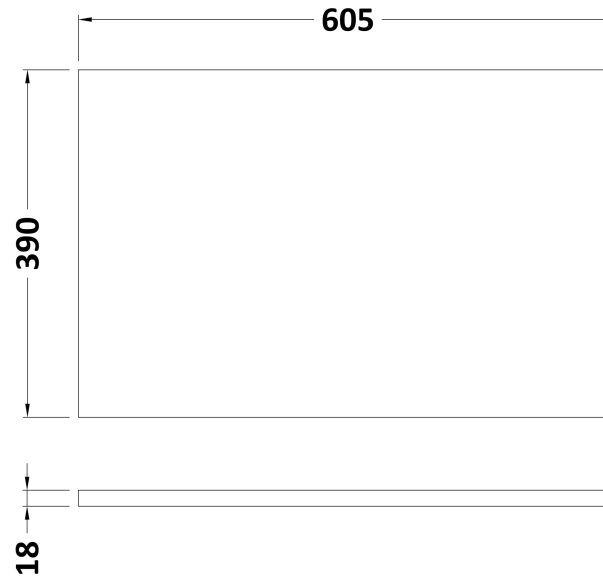

Sales Code: URB104W

Description: 600 W/H 2-Drawer Unit & Worktop

Packaging Details

Barcode: 5056211897293

Sales Code: URB193

Description: 600 W/H 2-Drawer Unit

Product Dimensions

Height (mm):	500
Width (mm):	610
Depth (mm):	383
Nett Weight (kg):	21.5

Packaging Dimensions

Height (mm):	500
Width (mm):	595
Depth (mm):	383
Gross Weight (kg):	22

Packaging Data

Box Colour:	Brown Cardboard Box
Box Qty:	1
Label Size:	100 x 50
Label Colour:	White Label
Label Qty:	2

Sales Code: MWT160

Description: 600 Worktop (605X390x18mm)

Product Dimensions

Height (mm):	18
Width (mm):	605
Depth (mm):	390
Nett Weight (kg):	2.5

Packaging Dimensions

Height (mm):	25
Width (mm):	625
Depth (mm):	410
Gross Weight (kg):	2.5

Packaging Data

Box Colour:	Brown Cardboard Box - Printed	
Box Qty:	1	
Label Size:	100 x 50	
Label Colour:	Not Applicable	
Label Qty:	0	

Outer Box Dimensions (If Applicable)

Height (mm):	
Width (mm):	
Depth (mm):	
Gross Weight (kg):	
Barcode:	5056211899730