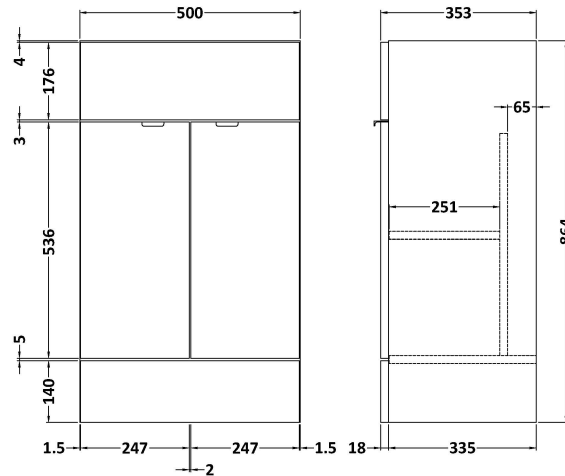

### Product Dimensions

Height (mm):	864
Width (mm):	500
Depth (mm):	355
Nett Weight (kg):	18

### Packaging Dimensions

Height (mm):	375
Width (mm):	520
Depth (mm):	900
Gross Weight (kg):	18.5

### Packaging Data

Box Colour:	Brown Cardboard Box
Box Qty:	1
Label Size:	100 x 50
Label Colour:	Not Applicable
Label Qty:	0

### Outer Box Dimensions (If Applicable)

Height (mm):	
Width (mm):	
Depth (mm):	
Gross Weight (kg):	
Barcode:	5055275817346