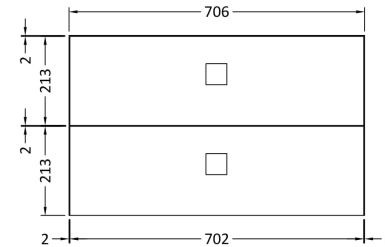

Sales Code: SAR305L

Description: 1000mm Cabinet With Marble Top Lh

Packaging Details

Barcode: 5056211888260

Sales Code: SAR394

Description: 700 W/H 2 Drawer Unit

Product Dimensions

Height (mm):	430
Width (mm):	710
Depth (mm):	480
Nett Weight (kg):	22

Packaging Dimensions

Height (mm):	500
Width (mm):	700
Depth (mm):	470
Gross Weight (kg):	22

Packaging Data

Box Colour:	Brown Cardboard Box
Box Qty:	1
Label Size:	100 x 50
Label Colour:	White Label
Label Qty:	2

Sales Code: SAR360

Description: 300 W/H Side Cabinet

Product Dimensions

Height (mm):	448
Width (mm):	305
Depth (mm):	440
Nett Weight (kg):	14

Packaging Dimensions

Height (mm):	450
Width (mm):	320
Depth (mm):	425
Gross Weight (kg):	14

Sales Code: SMB901

Description: 1000 Sarena Marble Top

Product Dimensions

Height (mm):	18
Width (mm):	1012
Depth (mm):	504
Nett Weight (kg):	18

Packaging Dimensions

Height (mm):	80
Width (mm):	1020
Depth (mm):	514
Gross Weight (kg):	18.5