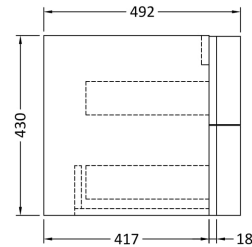

Sales Code: SAR305L

Description: 1000mm Cabinet With Marble Top Lh

Packaging Details

Barcode: 5056211888260

Sales Code: SAR394

Description: 700 W/H 2 Drawer Unit

Product Dimensions

Height (mm):	430
Width (mm):	710
Depth (mm):	480
Nett Weight (kg):	22

Packaging Dimensions

Height (mm):	500
Width (mm):	700
Depth (mm):	470
Gross Weight (kg):	22

Packaging Data

Box Colour:	Brown Cardboard Box
Box Qty:	1
Label Size:	100 x 50
Label Colour:	White Label
Label Qty:	2

Sales Code: SAR360

Description: 300 W/H Side Cabinet

Product Dimensions

Height (mm):	448
Width (mm):	305
Depth (mm):	440
Nett Weight (kg):	14

Packaging Dimensions

Height (mm):	450
Width (mm):	320
Depth (mm):	425
Gross Weight (kg):	14

Sales Code: SMB901

Description: 1000 Sarena Marble Top

Product Dimensions

Height (mm):	18
Width (mm):	1012
Depth (mm):	504
Nett Weight (kg):	18

Packaging Dimensions

Height (mm):	80
Width (mm):	1020
Depth (mm):	514
Gross Weight (kg):	18.5