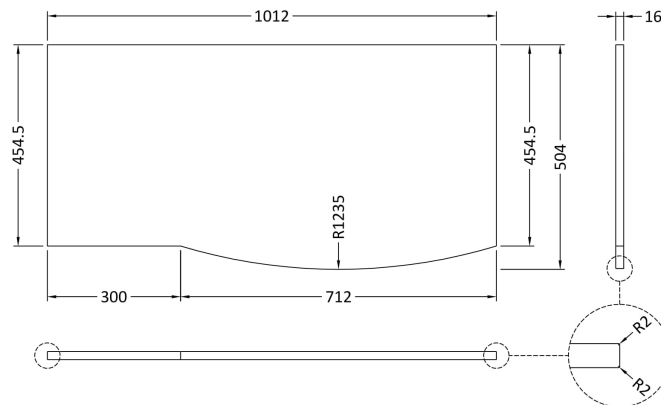

Packaging Dimensions

Height (mm):	500
Width (mm):	700
Depth (mm):	470
Gross Weight (kg):	22

Packaging Data

Box Colour:	Brown Cardboard Box
Box Qty:	1
Label Size:	100 x 50
Label Colour:	White Label
Label Qty:	2

Sales Code: SAR360

Description: 300 W/H Side Cabinet

Product Dimensions

Height (mm):	448
Width (mm):	305
Depth (mm):	440
Nett Weight (kg):	14

Packaging Dimensions

Height (mm):	450
Width (mm):	320
Depth (mm):	425
Gross Weight (kg):	14

Packaging Data

Box Colour:	Brown Cardboard Box
Box Qty:	1
Label Size:	100 x 50
Label Colour:	White Label
Label Qty:	2

Outer Box Dimensions (If Applicable)

Height (mm):	
Width (mm):	
Depth (mm):	
Gross Weight (kg):	
Barcode:	5056211873891

Sales Code: SMB901

Description: 1000 Sarena Marble Top

Product Dimensions

Height (mm):	18
Width (mm):	1012
Depth (mm):	504
Nett Weight (kg):	18

Packaging Dimensions

Height (mm):	80
Width (mm):	1020
Depth (mm):	514
Gross Weight (kg):	18.5