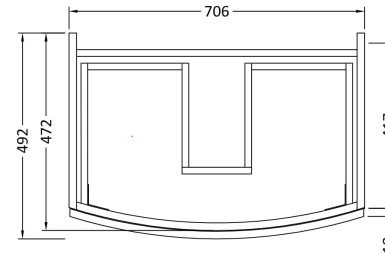

Sales Code: SAR305L

Description: 1000mm Cabinet With Marble Top Lh

Packaging Details

Barcode: 5056211888260

Sales Code: SAR394

Description: 700 W/H 2 Drawer Unit

Product Dimensions

Height (mm):	430
Width (mm):	710
Depth (mm):	480
Nett Weight (kg):	22

Packaging Dimensions

Height (mm):	500
Width (mm):	700
Depth (mm):	470
Gross Weight (kg):	22

Packaging Data

Box Colour:	Brown Cardboard Box
Box Qty:	1
Label Size:	100 x 50
Label Colour:	White Label
Label Qty:	2

Sales Code: SAR360

Description: 300 W/H Side Cabinet

Product Dimensions

Height (mm):	448
Width (mm):	305
Depth (mm):	440
Nett Weight (kg):	14

Packaging Dimensions

Height (mm):	450
Width (mm):	320
Depth (mm):	425
Gross Weight (kg):	14

Sales Code: SMB901

Description: 1000 Sarena Marble Top

Product Dimensions

Height (mm):	18
Width (mm):	1012
Depth (mm):	504
Nett Weight (kg):	18

Packaging Dimensions

Height (mm):	80
Width (mm):	1020
Depth (mm):	514
Gross Weight (kg):	18.5