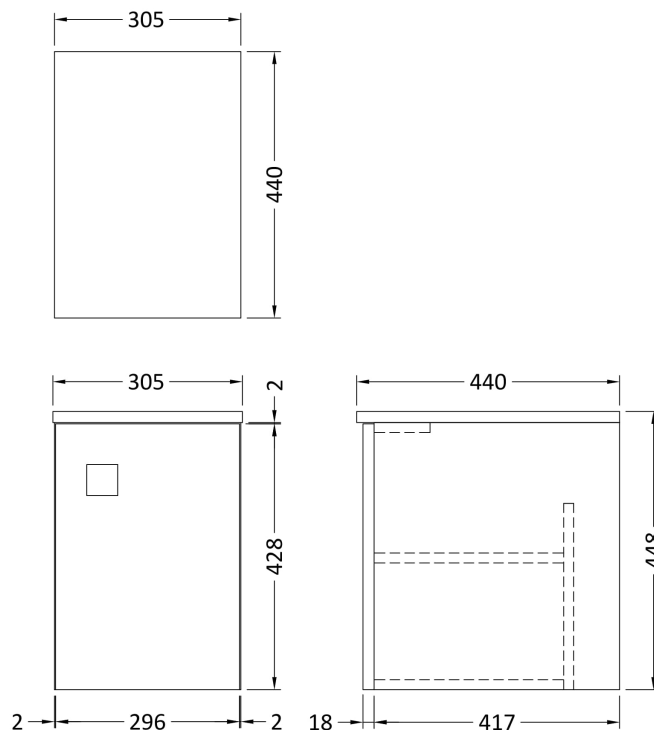

Packaging Dimensions

Height (mm):	500
Width (mm):	700
Depth (mm):	470
Gross Weight (kg):	22

Packaging Data

Box Colour:	Brown Cardboard Box
Box Qty:	1
Label Size:	100 x 50
Label Colour:	White Label
Label Qty:	2

Sales Code: SAR360

Description: 300 W/H Side Cabinet

Product Dimensions

Height (mm):	448
Width (mm):	305
Depth (mm):	440
Nett Weight (kg):	14

Packaging Dimensions

Height (mm):	450
Width (mm):	320
Depth (mm):	425
Gross Weight (kg):	14

Packaging Data

Box Colour:	Brown Cardboard Box
Box Qty:	1
Label Size:	100 x 50
Label Colour:	White Label
Label Qty:	2

Outer Box Dimensions (If Applicable)

Height (mm):	
Width (mm):	
Depth (mm):	
Gross Weight (kg):	
Barcode:	5056211873891

Sales Code: SMB901

Description: 1000 Sarena Marble Top

Product Dimensions

Height (mm):	18
Width (mm):	1012
Depth (mm):	504
Nett Weight (kg):	18

Packaging Dimensions

Height (mm):	80
Width (mm):	1020
Depth (mm):	514
Gross Weight (kg):	18.5