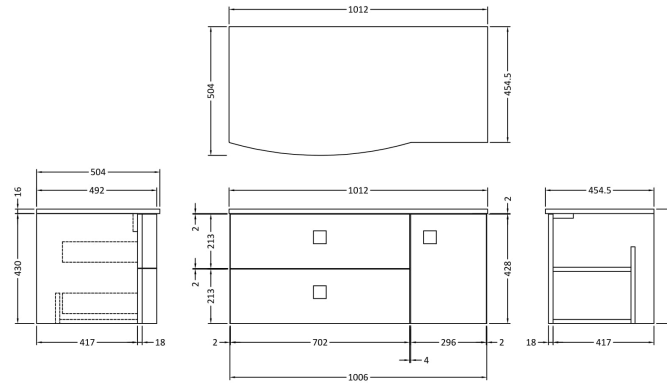

Sales Code: SAR305L

Description: 1000mm Cabinet With Marble Top Lh

Packaging Details

Barcode: 5056211888260

Sales Code: SAR394

Description: 700 W/H 2 Drawer Unit

Product Dimensions

Height (mm):	430
Width (mm):	710
Depth (mm):	480
Nett Weight (kg):	22

Packaging Dimensions

Height (mm):	500
Width (mm):	700
Depth (mm):	470
Gross Weight (kg):	22

Packaging Data

Box Colour:	Brown Cardboard Box
Box Qty:	1
Label Size:	100 x 50
Label Colour:	White Label
Label Qty:	2

Sales Code: SAR360

Description: 300 W/H Side Cabinet

Product Dimensions

Height (mm):	448
Width (mm):	305
Depth (mm):	440
Nett Weight (kg):	14

Packaging Dimensions

Height (mm):	450
Width (mm):	320
Depth (mm):	425
Gross Weight (kg):	14

Sales Code: SMB901

Description: 1000 Sarena Marble Top

Product Dimensions

Height (mm):	18
Width (mm):	1012
Depth (mm):	504
Nett Weight (kg):	18

Packaging Dimensions

Height (mm):	80
Width (mm):	1020
Depth (mm):	514
Gross Weight (kg):	18.5