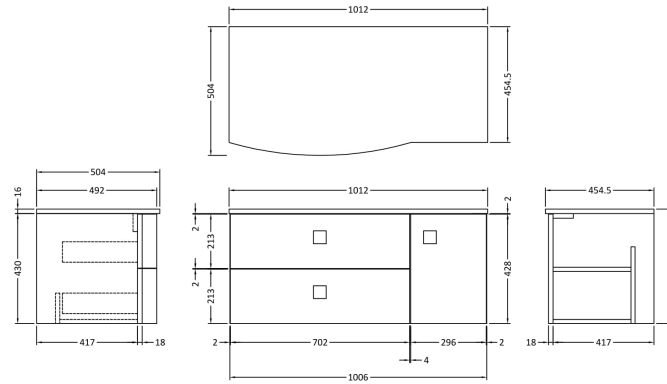

Sales Code: SAR105L

Description: 1000mm Cabinet With Marble Top Lh

Packaging Details

Barcode: 5056211888246