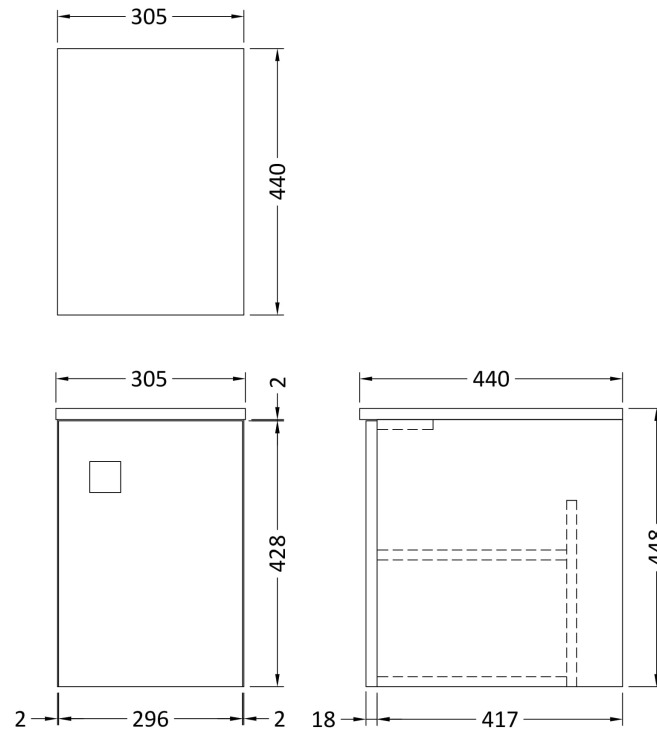

### Product Dimensions

Height (mm):	430
Width (mm):	710
Depth (mm):	480
Nett Weight (kg):	22

### Packaging Dimensions

Height (mm):	500
Width (mm):	700
Depth (mm):	470
Gross Weight (kg):	22

### Outer Box Dimensions (If Applicable)

Height (mm):	
Width (mm):	
Depth (mm):	
Gross Weight (kg):	
Barcode:	5056211873877

### Product Dimensions

Height (mm):	448
Width (mm):	305
Depth (mm):	440
Nett Weight (kg):	14