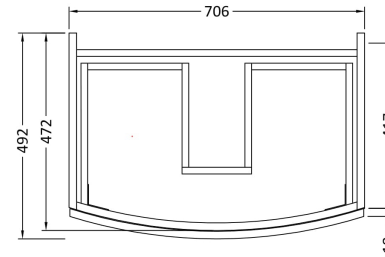

### Product Dimensions

Height (mm):	430
Width (mm):	710
Depth (mm):	480
Nett Weight (kg):	22

### Packaging Dimensions

Height (mm):	500
Width (mm):	700
Depth (mm):	470
Gross Weight (kg):	22

### Product Dimensions

Height (mm):	448
Width (mm):	305
Depth (mm):	440
Nett Weight (kg):	14

### Packaging Dimensions

Height (mm):	450
Width (mm):	320
Depth (mm):	425
Gross Weight (kg):	14