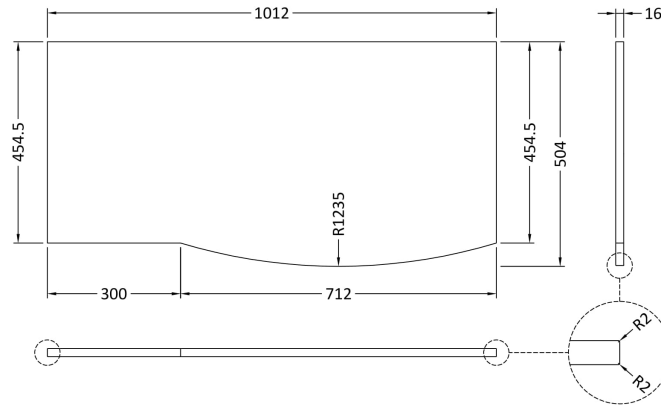

### Outer Box Dimensions (If Applicable)

Height (mm):	
Width (mm):	
Depth (mm):	
Gross Weight (kg):	
Barcode:	5056211873877

### Product Dimensions

Height (mm):	448
Width (mm):	305
Depth (mm):	440
Nett Weight (kg):	14

### Outer Box Dimensions (If Applicable)

Height (mm):	
Width (mm):	
Depth (mm):	
Gross Weight (kg):	
Barcode:	5056211873907

**Sales Code:** SMB901

**Description:** 1000 Sarena Marble Top

**Product Dimensions**

Height (mm):	18
Width (mm):	1012
Depth (mm):	504
Nett Weight (kg):	18

**Packaging Dimensions**

Height (mm):	80
Width (mm):	1020
Depth (mm):	514
Gross Weight (kg):	18.5