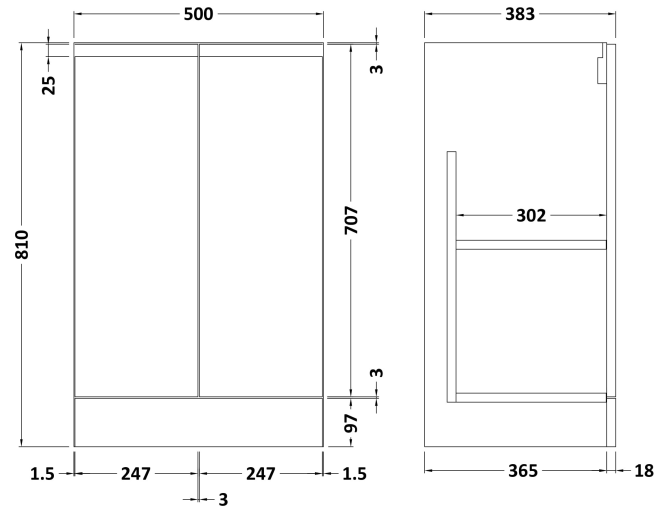

### Product Dimensions

Height (mm):	810
Width (mm):	510
Depth (mm):	383
Nett Weight (kg):	21.5

### Packaging Dimensions

Height (mm):	780
Width (mm):	495
Depth (mm):	383
Gross Weight (kg):	22

### Product Dimensions

Height (mm):	180
Width (mm):	510
Depth (mm):	390
Nett Weight (kg):	10.54

### Packaging Dimensions

Height (mm):	210
Width (mm):	410
Depth (mm):	530
Gross Weight (kg):	10.54