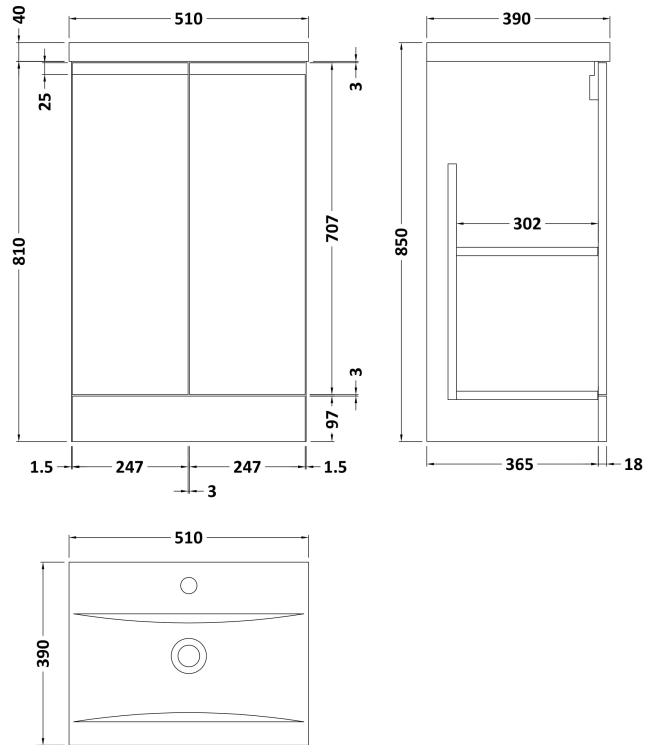

Sales Code: URB1407A

Description: 500 Fs 2-Door Vanity & Basin 1

Packaging Details

Barcode: 5056678415689