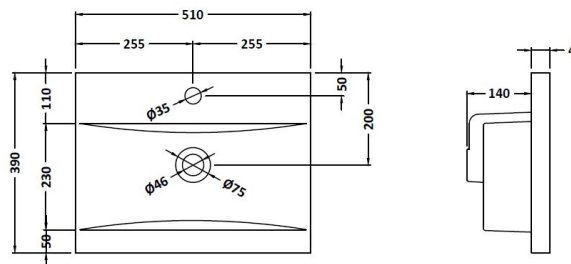

### Product Dimensions

Height (mm):	810
Width (mm):	510
Depth (mm):	383
Nett Weight (kg):	21.5

### Packaging Dimensions

Height (mm):	780
Width (mm):	495
Depth (mm):	383
Gross Weight (kg):	22

### Outer Box Dimensions (If Applicable)

Height (mm):	
Width (mm):	
Depth (mm):	
Gross Weight (kg):	
Barcode:	5056678402856

### Product Dimensions

Height (mm):	180
Width (mm):	510
Depth (mm):	390
Nett Weight (kg):	10.54