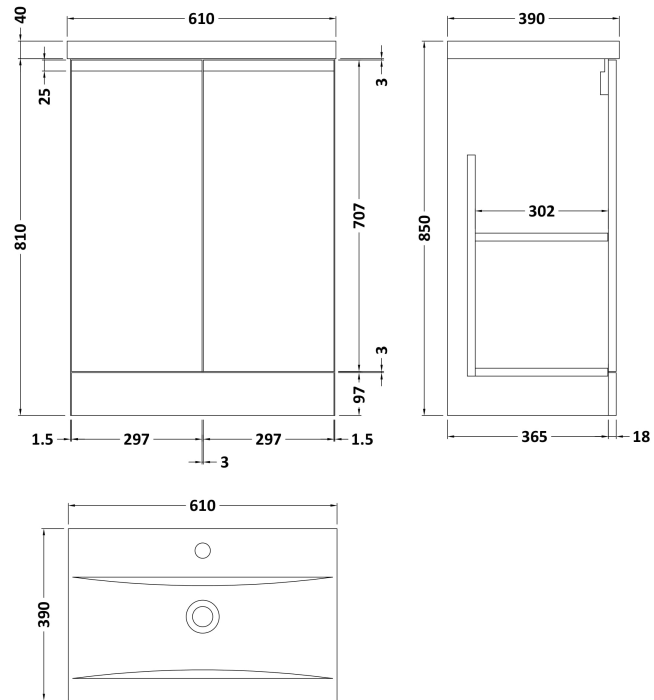

Sales Code: URB1408A

Description: 600 F/S 2-Door Unit & Basin 1

Packaging Details

Barcode: 5056678415801

Sales Code: URB1425

Description: 600 F/S 2-Door Unit

Product Dimensions

Height (mm):	810
Width (mm):	610
Depth (mm):	383
Nett Weight (kg):	26.5

Packaging Dimensions

Height (mm):	780
Width (mm):	595
Depth (mm):	383
Gross Weight (kg):	27

Packaging Data

Box Colour:	Brown Cardboard Box
Box Qty:	1
Label Size:	100 x 50
Label Colour:	White Label
Label Qty:	2

Sales Code: NVM013

Description: 600 Mid-Edged Basin 1 Th

Product Dimensions

Height (mm):	180
Width (mm):	610
Depth (mm):	390
Nett Weight (kg):	11

Packaging Dimensions

Height (mm):	200
Width (mm):	410
Depth (mm):	630
Gross Weight (kg):	11

Packaging Data

Box Colour:	Brown Cardboard Box - Printed
Box Qty:	1
Label Size:	100 x 50
Label Colour:	White Label
Label Qty:	2

Outer Box Dimensions (If Applicable)

Height (mm):	
Width (mm):	
Depth (mm):	
Gross Weight (kg):	
Barcode:	5055369043415