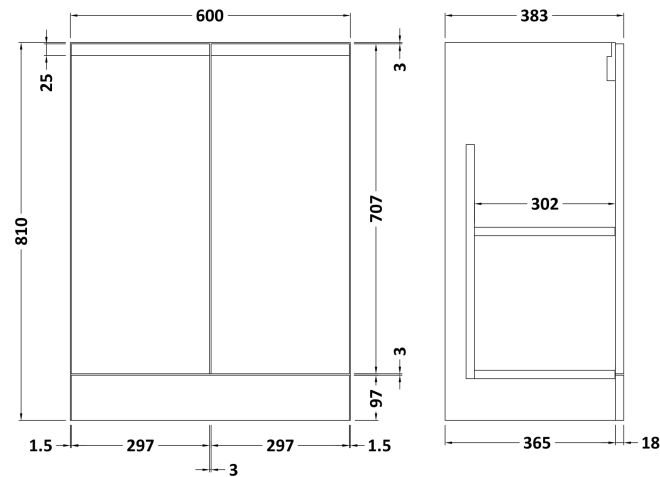

Sales Code: URB1408A

Description: 600 F/S 2-Door Unit & Basin 1

Packaging Details

Barcode: 5056678415801

Sales Code: URB1425

Description: 600 F/S 2-Door Unit

Product Dimensions

Height (mm):	810
Width (mm):	610
Depth (mm):	383
Nett Weight (kg):	26.5

Packaging Dimensions

Height (mm):	780
Width (mm):	595
Depth (mm):	383
Gross Weight (kg):	27

Packaging Data

Box Colour:	Brown Cardboard Box
Box Qty:	1
Label Size:	100 x 50
Label Colour:	White Label
Label Qty:	2

Sales Code: NVM013

Description: 600 Mid-Edged Basin 1 Th

Product Dimensions

Height (mm):	180
Width (mm):	610
Depth (mm):	390
Nett Weight (kg):	11

Packaging Dimensions

Height (mm):	200
Width (mm):	410
Depth (mm):	630
Gross Weight (kg):	11

Packaging Data

Box Colour:	Brown Cardboard Box - Printed
Box Qty:	1
Label Size:	100 x 50
Label Colour:	White Label
Label Qty:	2

Outer Box Dimensions (If Applicable)

Height (mm):	
Width (mm):	
Depth (mm):	
Gross Weight (kg):	
Barcode:	5055369043415