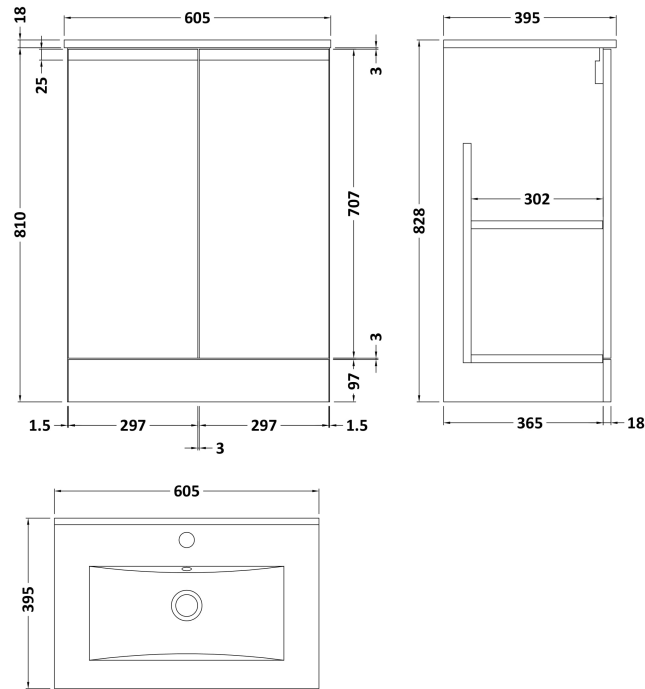

Sales Code: URB1408B

Description: 600 F/S 2-Door Unit & Basin 2

Packaging Details

Barcode: 5056678415818

Sales Code: URB1425

Description: 600 F/S 2-Door Unit

Product Dimensions

Height (mm):	810
Width (mm):	610
Depth (mm):	383
Nett Weight (kg):	26.5

Packaging Dimensions

Height (mm):	780
Width (mm):	595
Depth (mm):	383
Gross Weight (kg):	27

Packaging Data

Box Colour:	Brown Cardboard Box
Box Qty:	1
Label Size:	100 x 50
Label Colour:	White Label
Label Qty:	2

Sales Code: NVM003

Description: Minimalist Basin 600mm

Product Dimensions

Height (mm):	170
Width (mm):	600
Depth (mm):	390
Nett Weight (kg):	10.76

Packaging Dimensions

Height (mm):	200
Width (mm):	400
Depth (mm):	620
Gross Weight (kg):	10.76

Packaging Data

Box Colour:	Brown Cardboard Box - Printed
Box Qty:	1
Label Size:	100 x 50
Label Colour:	White Label
Label Qty:	2

Outer Box Dimensions (If Applicable)

Height (mm):	
Width (mm):	
Depth (mm):	
Gross Weight (kg):	
Barcode:	5055146194668