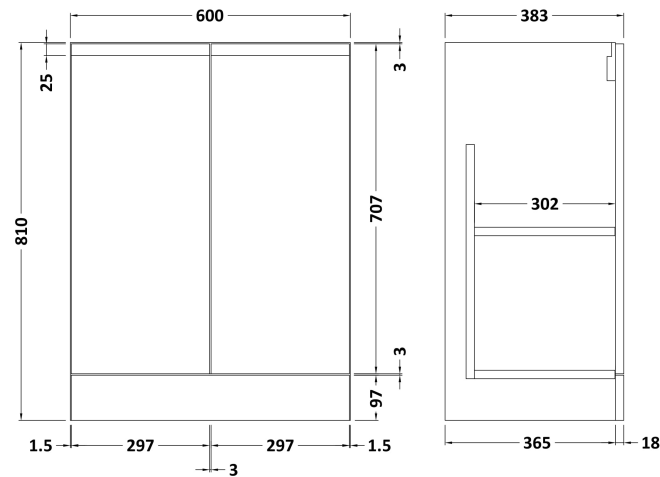

Sales Code: URB1408B

Description: 600 F/S 2-Door Unit & Basin 2

Packaging Details

Barcode: 5056678415818

Sales Code: URB1425

Description: 600 F/S 2-Door Unit

Product Dimensions

Height (mm):	810
Width (mm):	610
Depth (mm):	383
Nett Weight (kg):	26.5

Packaging Dimensions

Height (mm):	780
Width (mm):	595
Depth (mm):	383
Gross Weight (kg):	27

Packaging Data

Box Colour:	Brown Cardboard Box
Box Qty:	1
Label Size:	100 x 50
Label Colour:	White Label
Label Qty:	2

Sales Code: NVM003

Description: Minimalist Basin 600mm

Product Dimensions

Height (mm):	170
Width (mm):	600
Depth (mm):	390
Nett Weight (kg):	10.76

Packaging Dimensions

Height (mm):	200
Width (mm):	400
Depth (mm):	620
Gross Weight (kg):	10.76

Packaging Data

Box Colour:	Brown Cardboard Box - Printed
Box Qty:	1
Label Size:	100 x 50
Label Colour:	White Label
Label Qty:	2

Outer Box Dimensions (If Applicable)

Height (mm):	
Width (mm):	
Depth (mm):	
Gross Weight (kg):	
Barcode:	5055146194668