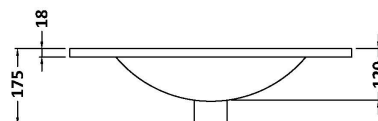

Sales Code: URB1404B

Description: 600 W/H 2-Drawer Unit & Basin 2

Packaging Details

Barcode: 5056678415894

Sales Code: URB1493

Description: 600 W/H 2-Drawer Unit

Product Dimensions

Height (mm):	500
Width (mm):	610
Depth (mm):	383
Nett Weight (kg):	21.5

Packaging Dimensions

Height (mm):	500
Width (mm):	595
Depth (mm):	383
Gross Weight (kg):	22

Packaging Data

Box Colour:	Brown Cardboard Box
Box Qty:	1
Label Size:	100 x 50
Label Colour:	White Label
Label Qty:	2

Outer Box Dimensions (If Applicable)

Height (mm):	
Width (mm):	
Depth (mm):	
Gross Weight (kg):	
Barcode:	5056678402863

Product Details

Country of Origin:	China
Fitting Instruction:	No
CE & UKCA:	N/A
FSC Certified Materials:	Yes
Colour:	Satin Anthracite
Construction Method:	Cam & Wood Dowel
Construction Type:	Rigid
Cabinet Finish:	MFC Painted Matt
Fascia Finish:	Mdf Painted Matt
Cabinet Thickness (mm):	18
Fascia Thickness (mm):	18
Drawer Included:	Yes
Drawer Type:	80mm High Metal Softclose
No of Shelves:	0
Hinge Type:	Not Applicable
Hinge Included:	No
Adjustable Legs:	No
Fixings Included:	Yes
Handle Style:	Not Applicable
Waste Shroud:	Yes
Handle Included:	No, Not Required
Handle Type:	Handleless

Sales Code: NVM003

Description: Minimalist Basin 600mm

Product Dimensions

Height (mm):	170
Width (mm):	600
Depth (mm):	390
Nett Weight (kg):	10.76

Packaging Dimensions

Height (mm):	200
Width (mm):	400
Depth (mm):	620
Gross Weight (kg):	10.76