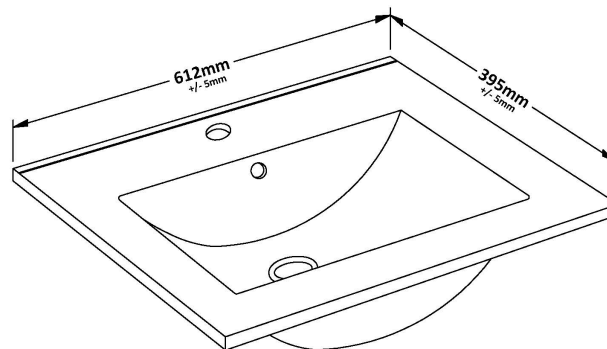

Packaging Dimensions

Height (mm):	500
Width (mm):	595
Depth (mm):	383
Gross Weight (kg):	22

Packaging Data

Box Colour:	Brown Cardboard Box
Box Qty:	1
Label Size:	100 x 50
Label Colour:	White Label
Label Qty:	2

Outer Box Dimensions (If Applicable)

Height (mm):	
Width (mm):	
Depth (mm):	
Gross Weight (kg):	
Barcode:	5056678402863

Product Details

Country of Origin:	China
Fitting Instruction:	No
CE & UKCA:	N/A
FSC Certified Materials:	Yes
Colour:	Satin Anthracite
Construction Method:	Cam & Wood Dowel
Construction Type:	Rigid
Cabinet Finish:	MFC Painted Matt
Fascia Finish:	Mdf Painted Matt
Cabinet Thickness (mm):	18
Fascia Thickness (mm):	18
Drawer Included:	Yes
Drawer Type:	80mm High Metal Softclose
No of Shelves:	0
Hinge Type:	Not Applicable
Hinge Included:	No
Adjustable Legs:	No
Fixings Included:	Yes
Handle Style:	Not Applicable
Waste Shroud:	Yes
Handle Included:	No, Not Required
Handle Type:	Handleless

Sales Code: NVM003

Description: Minimalist Basin 600mm

Product Dimensions

Height (mm):	170
Width (mm):	600
Depth (mm):	390
Nett Weight (kg):	10.76

Packaging Dimensions

Height (mm):	200
Width (mm):	400
Depth (mm):	620
Gross Weight (kg):	10.76

Packaging Data

Box Colour:	Brown Cardboard Box - Printed
Box Qty:	1
Label Size:	100 x 50
Label Colour:	White Label
Label Qty:	2

Outer Box Dimensions (If Applicable)

Height (mm):	
Width (mm):	
Depth (mm):	
Gross Weight (kg):	
Barcode:	5055146194668