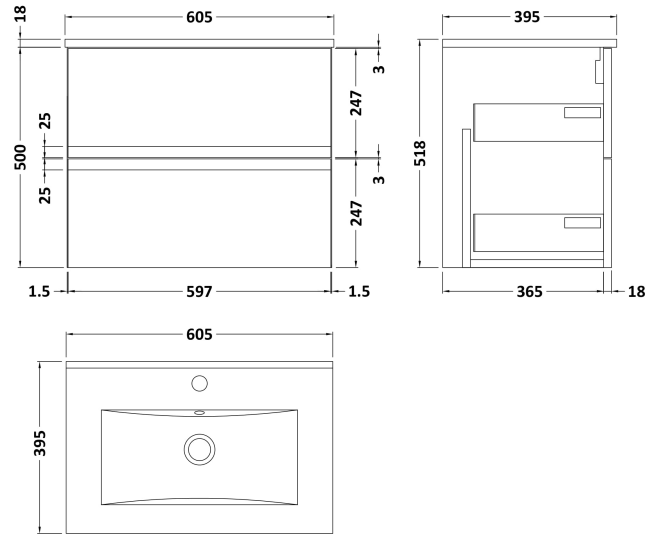

Sales Code: URB1404B

Description: 600 W/H 2-Drawer Unit & Basin 2

Packaging Details

Barcode: 5056678415894

Sales Code: URB1493

Description: 600 W/H 2-Drawer Unit

Product Dimensions

Height (mm):	500
Width (mm):	610
Depth (mm):	383
Nett Weight (kg):	21.5

Packaging Dimensions

Height (mm):	500
Width (mm):	595
Depth (mm):	383
Gross Weight (kg):	22

Packaging Data

Box Colour:	Brown Cardboard Box
Box Qty:	1
Label Size:	100 x 50
Label Colour:	White Label
Label Qty:	2

Sales Code: NVM003

Description: Minimalist Basin 600mm

Product Dimensions

Height (mm):	170
Width (mm):	600
Depth (mm):	390
Nett Weight (kg):	10.76

Packaging Dimensions

Height (mm):	200
Width (mm):	400
Depth (mm):	620
Gross Weight (kg):	10.76

Packaging Data

Box Colour:	Brown Cardboard Box - Printed
Box Qty:	1
Label Size:	100 x 50
Label Colour:	White Label
Label Qty:	2

Outer Box Dimensions (If Applicable)

Height (mm):	
Width (mm):	
Depth (mm):	
Gross Weight (kg):	
Barcode:	5055146194668