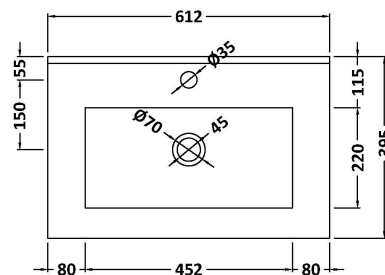

Sales Code: URB1404B

Description: 600 W/H 2-Drawer Unit & Basin 2

Packaging Details

Barcode: 5056678415894

Sales Code: URB1493

Description: 600 W/H 2-Drawer Unit

Product Dimensions

Height (mm):	500
Width (mm):	610
Depth (mm):	383
Nett Weight (kg):	21.5

Packaging Dimensions

Height (mm):	500
Width (mm):	595
Depth (mm):	383
Gross Weight (kg):	22

Packaging Data

Box Colour:	Brown Cardboard Box
Box Qty:	1
Label Size:	100 x 50
Label Colour:	White Label
Label Qty:	2

Sales Code: NVM003

Description: Minimalist Basin 600mm

Product Dimensions

Height (mm):	170
Width (mm):	600
Depth (mm):	390
Nett Weight (kg):	10.76

Packaging Dimensions

Height (mm):	200
Width (mm):	400
Depth (mm):	620
Gross Weight (kg):	10.76

Packaging Data

Box Colour:	Brown Cardboard Box - Printed
Box Qty:	1
Label Size:	100 x 50
Label Colour:	White Label
Label Qty:	2

Outer Box Dimensions (If Applicable)

Height (mm):	
Width (mm):	
Depth (mm):	
Gross Weight (kg):	
Barcode:	5055146194668