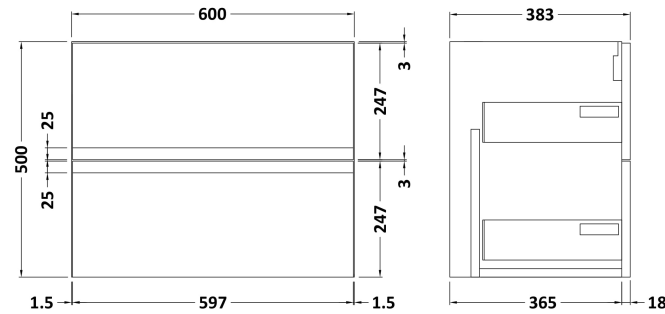

Sales Code: URB1404B

Description: 600 W/H 2-Drawer Unit & Basin 2

Packaging Details

Barcode: 5056678415894

Sales Code: URB1493

Description: 600 W/H 2-Drawer Unit

Product Dimensions

Height (mm):	500
Width (mm):	610
Depth (mm):	383
Nett Weight (kg):	21.5

Packaging Dimensions

Height (mm):	500
Width (mm):	595
Depth (mm):	383
Gross Weight (kg):	22

Packaging Data

Box Colour:	Brown Cardboard Box
Box Qty:	1
Label Size:	100 x 50
Label Colour:	White Label
Label Qty:	2

Sales Code: NVM003

Description: Minimalist Basin 600mm

Product Dimensions

Height (mm):	170
Width (mm):	600
Depth (mm):	390
Nett Weight (kg):	10.76

Packaging Dimensions

Height (mm):	200
Width (mm):	400
Depth (mm):	620
Gross Weight (kg):	10.76

Packaging Data

Box Colour:	Brown Cardboard Box - Printed
Box Qty:	1
Label Size:	100 x 50
Label Colour:	White Label
Label Qty:	2

Outer Box Dimensions (If Applicable)

Height (mm):	
Width (mm):	
Depth (mm):	
Gross Weight (kg):	
Barcode:	5055146194668