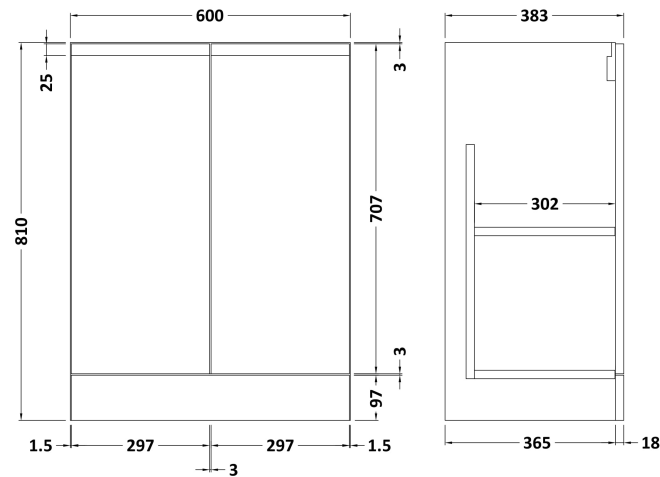

Sales Code: URB1408D

Description: 600 F/S 2-Door Unit & Basin 3

Packaging Details

Barcode: 5056678415825

Sales Code: URB1425

Description: 600 F/S 2-Door Unit

Product Dimensions

Height (mm):	810
Width (mm):	610
Depth (mm):	383
Nett Weight (kg):	26.5

Packaging Dimensions

Height (mm):	780
Width (mm):	595
Depth (mm):	383
Gross Weight (kg):	27

Packaging Data

Box Colour:	Brown Cardboard Box
Box Qty:	1
Label Size:	100 x 50
Label Colour:	White Label
Label Qty:	2

Sales Code: NVM033

Description: 600 Thin Edged Basin 1Th

Product Dimensions

Height (mm):	170
Width (mm):	610
Depth (mm):	395
Nett Weight (kg):	11

Packaging Dimensions

Height (mm):	190
Width (mm):	630
Depth (mm):	415
Gross Weight (kg):	11.5

Packaging Data

Box Colour:	Brown Cardboard Box - Printed
Box Qty:	1
Label Size:	100 x 50
Label Colour:	White Label
Label Qty:	2

Outer Box Dimensions (If Applicable)

Height (mm):	
Width (mm):	
Depth (mm):	
Gross Weight (kg):	
Barcode:	5056211853428