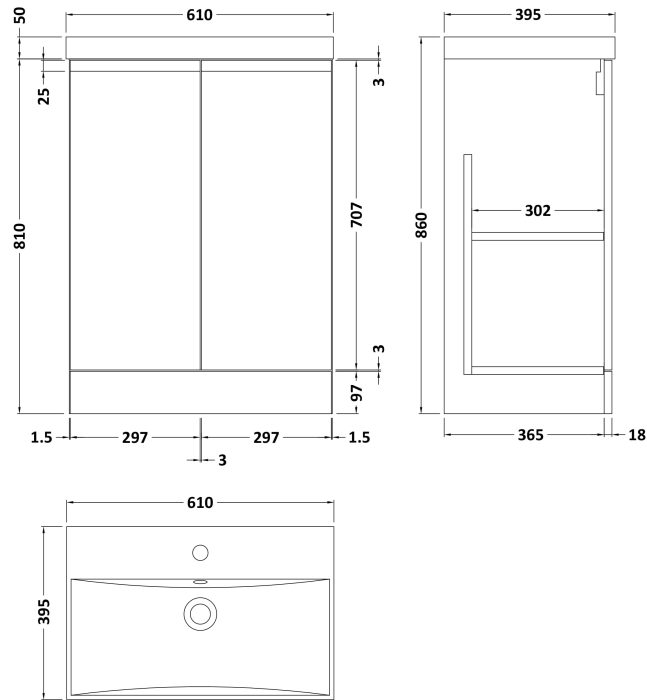

Sales Code: URB1408D

Description: 600 F/S 2-Door Unit & Basin 3

Packaging Details

Barcode: 5056678415825

Sales Code: URB1425

Description: 600 F/S 2-Door Unit

Product Dimensions

Height (mm):	810
Width (mm):	610
Depth (mm):	383
Nett Weight (kg):	26.5

Packaging Dimensions

Height (mm):	780
Width (mm):	595
Depth (mm):	383
Gross Weight (kg):	27

Packaging Data

Box Colour:	Brown Cardboard Box
Box Qty:	1
Label Size:	100 x 50
Label Colour:	White Label
Label Qty:	2

Sales Code: NVM033

Description: 600 Thin Edged Basin 1Th

Product Dimensions

Height (mm):	170
Width (mm):	610
Depth (mm):	395
Nett Weight (kg):	11

Packaging Dimensions

Height (mm):	190
Width (mm):	630
Depth (mm):	415
Gross Weight (kg):	11.5

Packaging Data

Box Colour:	Brown Cardboard Box - Printed
Box Qty:	1
Label Size:	100 x 50
Label Colour:	White Label
Label Qty:	2

Outer Box Dimensions (If Applicable)

Height (mm):	
Width (mm):	
Depth (mm):	
Gross Weight (kg):	
Barcode:	5056211853428