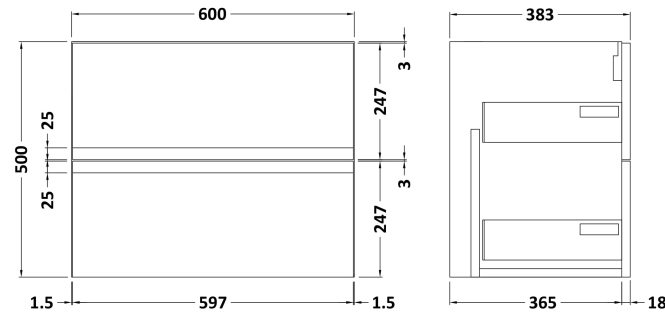

Sales Code: URB1404D

Description: 600 W/H 2-Drawer Unit & Basin 3

Packaging Details

Barcode: 5056678415900

Sales Code: URB1493

Description: 600 W/H 2-Drawer Unit

Product Dimensions

Height (mm):	500
Width (mm):	610
Depth (mm):	383
Nett Weight (kg):	21.5

Packaging Dimensions

Height (mm):	500
Width (mm):	595
Depth (mm):	383
Gross Weight (kg):	22

Packaging Data

Box Colour:	Brown Cardboard Box
Box Qty:	1
Label Size:	100 x 50
Label Colour:	White Label
Label Qty:	2

Sales Code: NVM033

Description: 600 Thin Edged Basin 1Th

Product Dimensions

Height (mm):	170
Width (mm):	610
Depth (mm):	395
Nett Weight (kg):	11

Packaging Dimensions

Height (mm):	190
Width (mm):	630
Depth (mm):	415
Gross Weight (kg):	11.5

Packaging Data

Box Colour:	Brown Cardboard Box - Printed
Box Qty:	1
Label Size:	100 x 50
Label Colour:	White Label
Label Qty:	2

Outer Box Dimensions (If Applicable)

Height (mm):	
Width (mm):	
Depth (mm):	
Gross Weight (kg):	
Barcode:	5056211853428