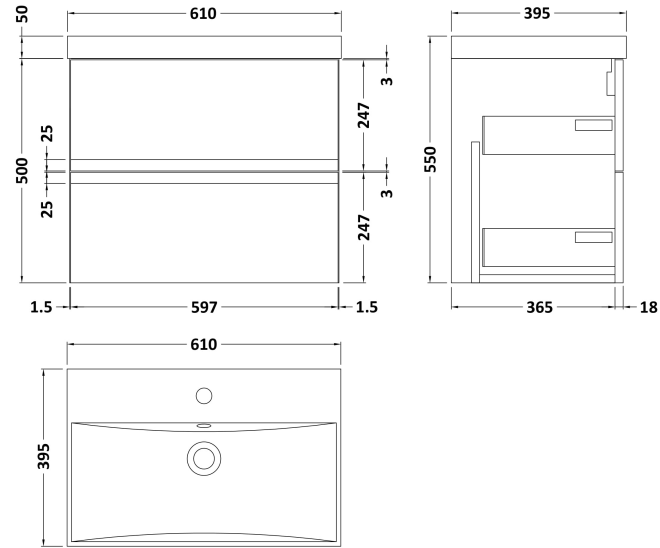

Sales Code: URB1404D

Description: 600 W/H 2-Drawer Unit & Basin 3

Packaging Details

Barcode: 5056678415900

Sales Code: URB1493

Description: 600 W/H 2-Drawer Unit

Product Dimensions

Height (mm):	500
Width (mm):	610
Depth (mm):	383
Nett Weight (kg):	21.5

Packaging Dimensions

Height (mm):	500
Width (mm):	595
Depth (mm):	383
Gross Weight (kg):	22

Packaging Data

Box Colour:	Brown Cardboard Box
Box Qty:	1
Label Size:	100 x 50
Label Colour:	White Label
Label Qty:	2

Sales Code: NVM033

Description: 600 Thin Edged Basin 1Th

Product Dimensions

Height (mm):	170
Width (mm):	610
Depth (mm):	395
Nett Weight (kg):	11

Packaging Dimensions

Height (mm):	190
Width (mm):	630
Depth (mm):	415
Gross Weight (kg):	11.5

Packaging Data

Box Colour:	Brown Cardboard Box - Printed
Box Qty:	1
Label Size:	100 x 50
Label Colour:	White Label
Label Qty:	2

Outer Box Dimensions (If Applicable)

Height (mm):	
Width (mm):	
Depth (mm):	
Gross Weight (kg):	
Barcode:	5056211853428