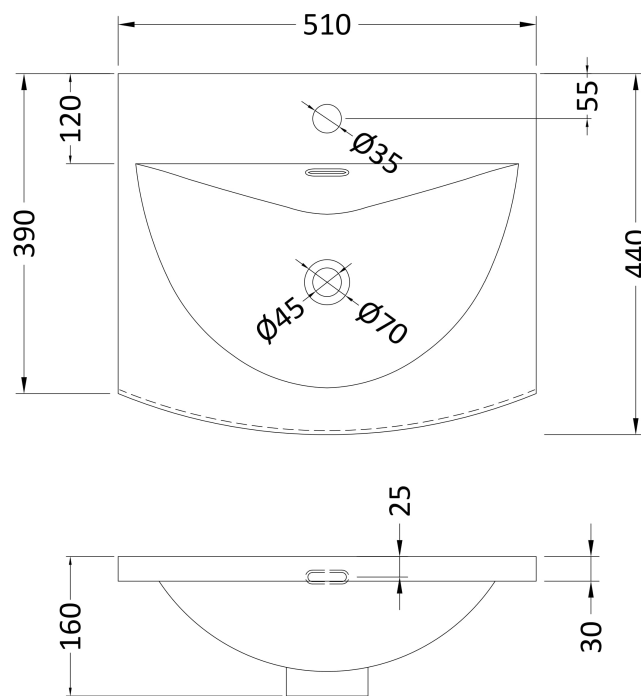

Packaging Dimensions

Height (mm):	780
Width (mm):	495
Depth (mm):	383
Gross Weight (kg):	22

Packaging Data

Box Colour:	Brown Cardboard Box
Box Qty:	1
Label Size:	100 x 50
Label Colour:	White Label
Label Qty:	2

Outer Box Dimensions (If Applicable)

Height (mm):	
Width (mm):	
Depth (mm):	
Gross Weight (kg):	
Barcode:	5056678402856

Product Details

Country of Origin:	China
Fitting Instruction:	No
CE & UKCA:	N/A
FSC Certified Materials:	Yes
Colour:	Satin Anthracite
Construction Method:	Cam & Wood Dowel
Construction Type:	Rigid
Cabinet Finish:	MFC Painted Matt
Fascia Finish:	Mdf Painted Matt
Cabinet Thickness (mm):	18
Fascia Thickness (mm):	18
Drawer Included:	No
Drawer Type:	Not Applicable
No of Shelves:	1
Hinge Type:	95 Degree Clip-On Soft Close
Hinge Included:	Yes
Adjustable Legs:	No
Fixings Included:	Yes
Handle Style:	Not Applicable
Waste Shroud:	No
Handle Included:	No, Not Required
Handle Type:	Handleless

Sales Code: NVM042

Description: 500 Curved Basin 1Th

Product Dimensions

Height (mm):	160
Width (mm):	510
Depth (mm):	440
Nett Weight (kg):	9

Packaging Dimensions

Height (mm):	190
Width (mm):	530
Depth (mm):	415
Gross Weight (kg):	9.5

Packaging Data

Box Colour:	Brown Cardboard Box - Printed
Box Qty:	1
Label Size:	100 x 50
Label Colour:	White Label
Label Qty:	2

Outer Box Dimensions (If Applicable)

Height (mm):	
Width (mm):	
Depth (mm):	
Gross Weight (kg):	
Barcode:	5056462620985