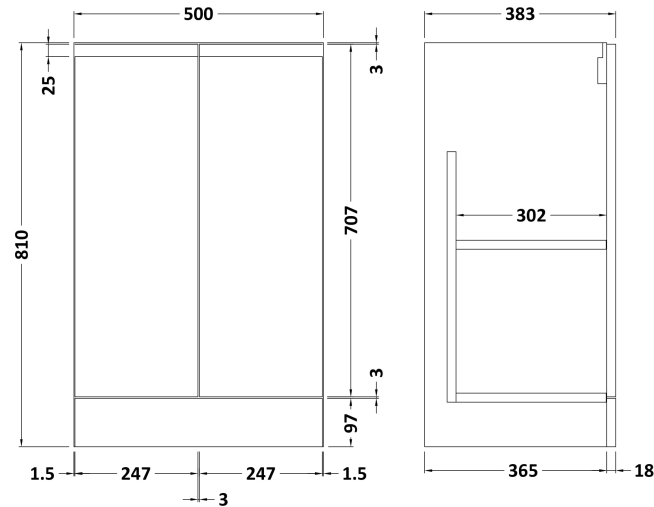

Sales Code: URB1407G

Description: 500 Fs 2-Door Vanity & Basin 4

Packaging Details

Barcode: 5056678415719

Sales Code: URB1423

Description: 500 F/S 2-Door Unit

Product Dimensions

Height (mm):	810
Width (mm):	510
Depth (mm):	383
Nett Weight (kg):	21.5

Packaging Dimensions

Height (mm):	780
Width (mm):	495
Depth (mm):	383
Gross Weight (kg):	22

Packaging Data

Box Colour:	Brown Cardboard Box
Box Qty:	1
Label Size:	100 x 50
Label Colour:	White Label
Label Qty:	2

Sales Code: NVM042

Description: 500 Curved Basin 1Th

Product Dimensions

Height (mm):	160
Width (mm):	510
Depth (mm):	440
Nett Weight (kg):	9

Packaging Dimensions

Height (mm):	190
Width (mm):	530
Depth (mm):	415
Gross Weight (kg):	9.5

Packaging Data

Box Colour:	Brown Cardboard Box - Printed
Box Qty:	1
Label Size:	100 x 50
Label Colour:	White Label
Label Qty:	2

Outer Box Dimensions (If Applicable)

Height (mm):	
Width (mm):	
Depth (mm):	
Gross Weight (kg):	
Barcode:	5056462620985