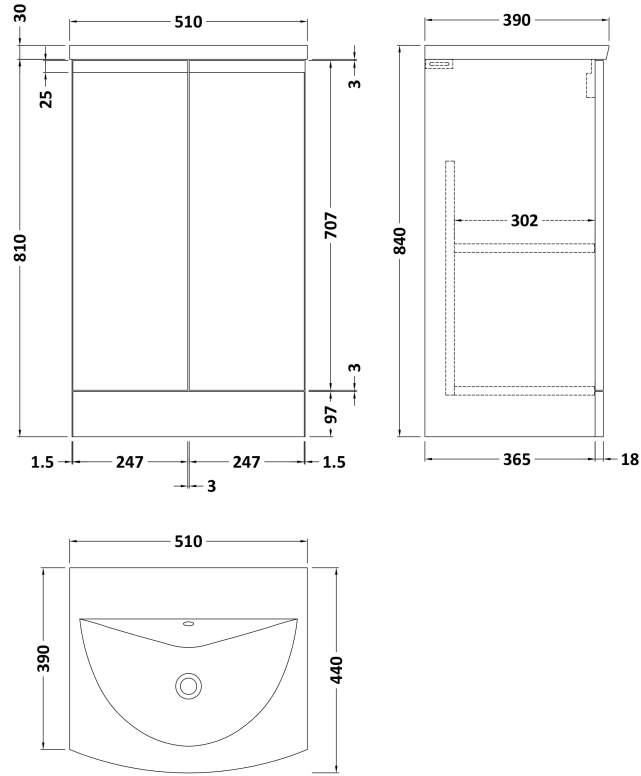

Sales Code: URB1407G

Description: 500 Fs 2-Door Vanity & Basin 4

Packaging Details

Barcode: 5056678415719

Sales Code: URB1423

Description: 500 F/S 2-Door Unit

Product Dimensions

Height (mm):	810
Width (mm):	510
Depth (mm):	383
Nett Weight (kg):	21.5

Packaging Dimensions

Height (mm):	780
Width (mm):	495
Depth (mm):	383
Gross Weight (kg):	22

Packaging Data

Box Colour:	Brown Cardboard Box
Box Qty:	1
Label Size:	100 x 50
Label Colour:	White Label
Label Qty:	2

Sales Code: NVM042

Description: 500 Curved Basin 1Th

Product Dimensions

Height (mm):	160
Width (mm):	510
Depth (mm):	440
Nett Weight (kg):	9

Packaging Dimensions

Height (mm):	190
Width (mm):	530
Depth (mm):	415
Gross Weight (kg):	9.5

Packaging Data

Box Colour:	Brown Cardboard Box - Printed
Box Qty:	1
Label Size:	100 x 50
Label Colour:	White Label
Label Qty:	2

Outer Box Dimensions (If Applicable)

Height (mm):	
Width (mm):	
Depth (mm):	
Gross Weight (kg):	
Barcode:	5056462620985