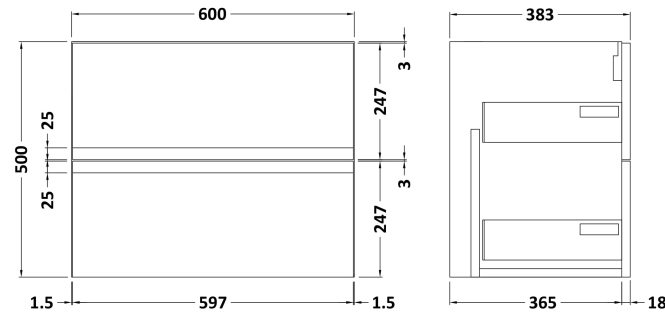

Sales Code: URB1404G

Description: 600 W/H 2-Drawer Unit & Basin 4

Packaging Details

Barcode: 5056678415917

Sales Code: URB1493

Description: 600 W/H 2-Drawer Unit

Product Dimensions

Height (mm):	500
Width (mm):	610
Depth (mm):	383
Nett Weight (kg):	21.5

Packaging Dimensions

Height (mm):	500
Width (mm):	595
Depth (mm):	383
Gross Weight (kg):	22

Packaging Data

Box Colour:	Brown Cardboard Box
Box Qty:	1
Label Size:	100 x 50
Label Colour:	White Label
Label Qty:	2

Sales Code: NVM043

Description: 600 Curved Basin 1Th

Product Dimensions

Height (mm):	160
Width (mm):	610
Depth (mm):	440
Nett Weight (kg):	11

Packaging Dimensions

Height (mm):	190
Width (mm):	630
Depth (mm):	415
Gross Weight (kg):	11.5

Packaging Data

Box Colour:	Brown Cardboard Box - Printed
Box Qty:	1
Label Size:	100 x 50
Label Colour:	White Label
Label Qty:	2

Outer Box Dimensions (If Applicable)

Height (mm):	
Width (mm):	
Depth (mm):	
Gross Weight (kg):	
Barcode:	5056462620961