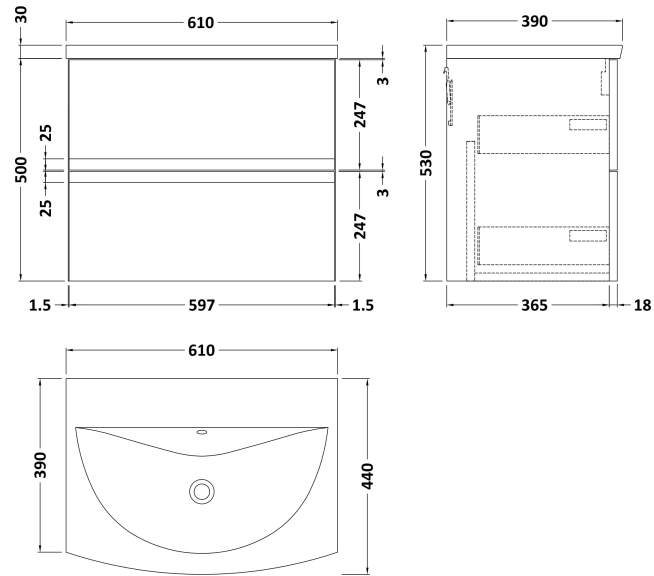

Sales Code: URB1404G

Description: 600 W/H 2-Drawer Unit & Basin 4

Packaging Details

Barcode: 5056678415917

Sales Code: URB1493

Description: 600 W/H 2-Drawer Unit

Product Dimensions

Height (mm):	500
Width (mm):	610
Depth (mm):	383
Nett Weight (kg):	21.5

Packaging Dimensions

Height (mm):	500
Width (mm):	595
Depth (mm):	383
Gross Weight (kg):	22

Packaging Data

Box Colour:	Brown Cardboard Box
Box Qty:	1
Label Size:	100 x 50
Label Colour:	White Label
Label Qty:	2

Sales Code: NVM043

Description: 600 Curved Basin 1Th

Product Dimensions

Height (mm):	160
Width (mm):	610
Depth (mm):	440
Nett Weight (kg):	11

Packaging Dimensions

Height (mm):	190
Width (mm):	630
Depth (mm):	415
Gross Weight (kg):	11.5

Packaging Data

Box Colour:	Brown Cardboard Box - Printed
Box Qty:	1
Label Size:	100 x 50
Label Colour:	White Label
Label Qty:	2

Outer Box Dimensions (If Applicable)

Height (mm):	
Width (mm):	
Depth (mm):	
Gross Weight (kg):	
Barcode:	5056462620961