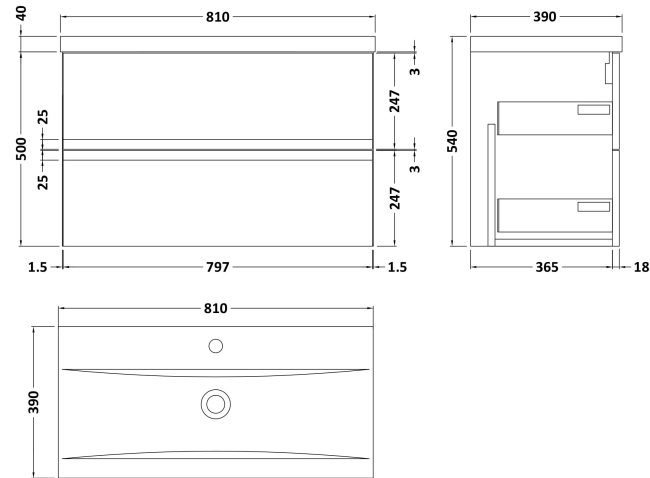

Sales Code: URB1406A

Description: 800 W/H 2-Drawer Unit & Basin 1

Packaging Details

Barcode: 5056678416037