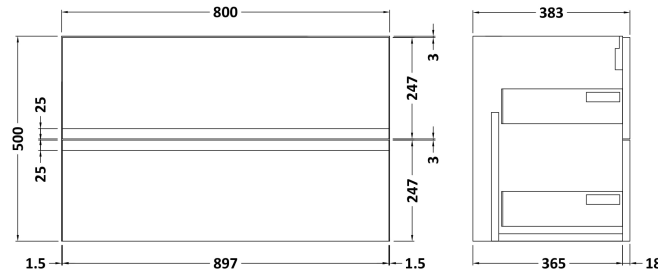

### Product Dimensions

Height (mm):	500
Width (mm):	810
Depth (mm):	383
Nett Weight (kg):	24.5

### Packaging Dimensions

Height (mm):	500
Width (mm):	795
Depth (mm):	383
Gross Weight (kg):	25

### Product Dimensions

Height (mm):	180
Width (mm):	810
Depth (mm):	390
Nett Weight (kg):	15

### Packaging Dimensions

Height (mm):	210
Width (mm):	410
Depth (mm):	830
Gross Weight (kg):	15