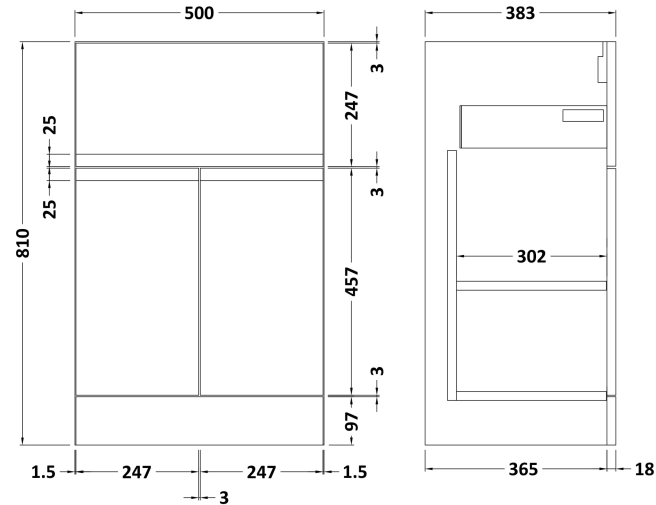

### Product Dimensions

Height (mm):	810
Width (mm):	510
Depth (mm):	383
Nett Weight (kg):	21.5

### Packaging Dimensions

Height (mm):	780
Width (mm):	495
Depth (mm):	383
Gross Weight (kg):	22

### Product Dimensions

Height (mm):	170
Width (mm):	500
Depth (mm):	390
Nett Weight (kg):	9

### Packaging Dimensions

Height (mm):	400
Width (mm):	520
Depth (mm):	200
Gross Weight (kg):	9