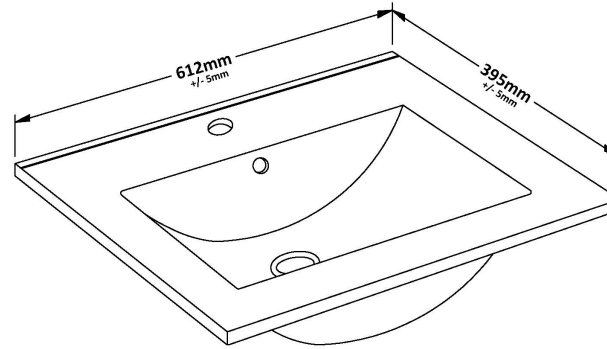

Packaging Dimensions

Height (mm):	780
Width (mm):	595
Depth (mm):	383
Gross Weight (kg):	27

Packaging Data

Box Colour:	Brown Cardboard Box
Box Qty:	1
Label Size:	100 x 50
Label Colour:	White Label
Label Qty:	2

Outer Box Dimensions (If Applicable)

Height (mm):	
Width (mm):	
Depth (mm):	
Gross Weight (kg):	
Barcode:	5056678402931

Product Details

Country of Origin:	China
Fitting Instruction:	No
CE & UKCA:	N/A
FSC Certified Materials:	Yes
Colour:	Satin Anthracite
Construction Method:	Cam & Wood Dowel
Construction Type:	Rigid
Cabinet Finish:	MFC Painted Matt
Fascia Finish:	Mdf Painted Matt
Cabinet Thickness (mm):	18
Fascia Thickness (mm):	18
Drawer Included:	Yes
Drawer Type:	80mm High Metal Softclose
No of Shelves:	1
Hinge Type:	95 Degree Clip-On Soft Close
Hinge Included:	Yes
Adjustable Legs:	No
Fixings Included:	Yes
Handle Style:	Not Applicable
Waste Shroud:	Yes
Handle Included:	No, Not Required
Handle Type:	Handleless

Sales Code: NVM003

Description: Minimalist Basin 600mm

Product Dimensions

Height (mm):	170
Width (mm):	600
Depth (mm):	390
Nett Weight (kg):	10.76

Packaging Dimensions

Height (mm):	200
Width (mm):	400
Depth (mm):	620
Gross Weight (kg):	10.76

Packaging Data

Box Colour:	Brown Cardboard Box - Printed
Box Qty:	1
Label Size:	100 x 50
Label Colour:	White Label
Label Qty:	2

Outer Box Dimensions (If Applicable)

Height (mm):	
Width (mm):	
Depth (mm):	
Gross Weight (kg):	
Barcode:	5055146194668