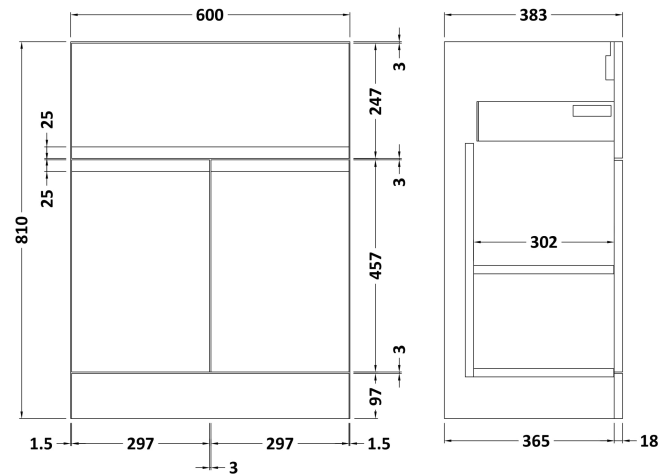

Sales Code: URB1403B

Description: 600 F/S 2-Door/Drawer Unit & Basin 2

Packaging Details

Barcode: 5056678415856

Sales Code: URB1426

Description: 600 F/S 2-Door/Drawer Unit

Product Dimensions

Height (mm):	810
Width (mm):	610
Depth (mm):	383
Nett Weight (kg):	26.5

Packaging Dimensions

Height (mm):	780
Width (mm):	595
Depth (mm):	383
Gross Weight (kg):	27

Packaging Data

Box Colour:	Brown Cardboard Box
Box Qty:	1
Label Size:	100 x 50
Label Colour:	White Label
Label Qty:	2

Sales Code: NVM003

Description: Minimalist Basin 600mm

Product Dimensions

Height (mm):	170
Width (mm):	600
Depth (mm):	390
Nett Weight (kg):	10.76

Packaging Dimensions

Height (mm):	200
Width (mm):	400
Depth (mm):	620
Gross Weight (kg):	10.76

Packaging Data

Box Colour:	Brown Cardboard Box - Printed
Box Qty:	1
Label Size:	100 x 50
Label Colour:	White Label
Label Qty:	2

Outer Box Dimensions (If Applicable)

Height (mm):	
Width (mm):	
Depth (mm):	
Gross Weight (kg):	
Barcode:	5055146194668