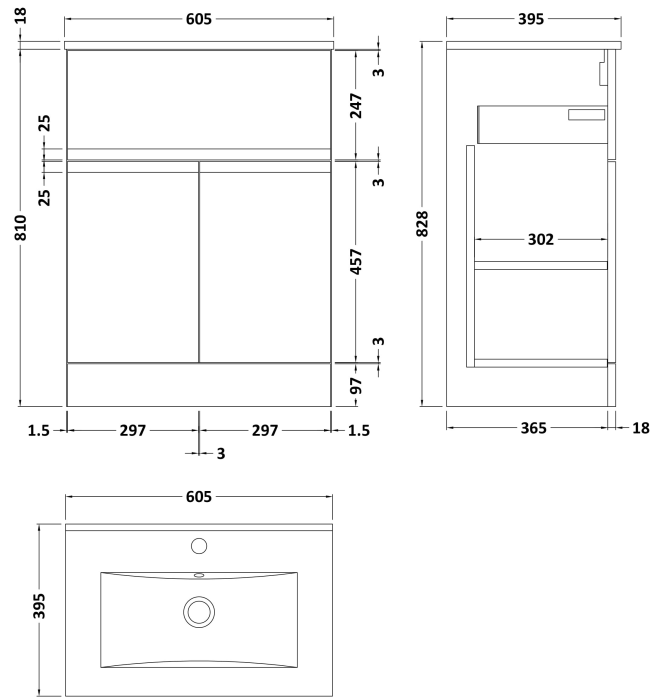

Sales Code: URB1403B

Description: 600 F/S 2-Door/Drawer Unit & Basin 2

Packaging Details

Barcode: 5056678415856

Sales Code: URB1426

Description: 600 F/S 2-Door/Drawer Unit

Product Dimensions

Height (mm):	810
Width (mm):	610
Depth (mm):	383
Nett Weight (kg):	26.5

Packaging Dimensions

Height (mm):	780
Width (mm):	595
Depth (mm):	383
Gross Weight (kg):	27

Packaging Data

Box Colour:	Brown Cardboard Box
Box Qty:	1
Label Size:	100 x 50
Label Colour:	White Label
Label Qty:	2

Sales Code: NVM003

Description: Minimalist Basin 600mm

Product Dimensions

Height (mm):	170
Width (mm):	600
Depth (mm):	390
Nett Weight (kg):	10.76

Packaging Dimensions

Height (mm):	200
Width (mm):	400
Depth (mm):	620
Gross Weight (kg):	10.76

Packaging Data

Box Colour:	Brown Cardboard Box - Printed
Box Qty:	1
Label Size:	100 x 50
Label Colour:	White Label
Label Qty:	2

Outer Box Dimensions (If Applicable)

Height (mm):	
Width (mm):	
Depth (mm):	
Gross Weight (kg):	
Barcode:	5055146194668