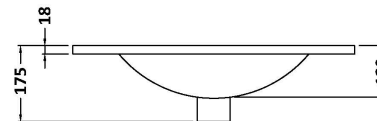

Packaging Dimensions

Height (mm):	780
Width (mm):	595
Depth (mm):	383
Gross Weight (kg):	27

Packaging Data

Box Colour:	Brown Cardboard Box
Box Qty:	1
Label Size:	100 x 50
Label Colour:	White Label
Label Qty:	2

Outer Box Dimensions (If Applicable)

Height (mm):	
Width (mm):	
Depth (mm):	
Gross Weight (kg):	
Barcode:	5056678402931

Product Details

Country of Origin:	China
Fitting Instruction:	No
CE & UKCA:	N/A
FSC Certified Materials:	Yes
Colour:	Satin Anthracite
Construction Method:	Cam & Wood Dowel
Construction Type:	Rigid
Cabinet Finish:	MFC Painted Matt
Fascia Finish:	Mdf Painted Matt
Cabinet Thickness (mm):	18
Fascia Thickness (mm):	18
Drawer Included:	Yes
Drawer Type:	80mm High Metal Softclose
No of Shelves:	1
Hinge Type:	95 Degree Clip-On Soft Close
Hinge Included:	Yes
Adjustable Legs:	No
Fixings Included:	Yes
Handle Style:	Not Applicable
Waste Shroud:	Yes
Handle Included:	No, Not Required
Handle Type:	Handleless

Sales Code: NVM003

Description: Minimalist Basin 600mm

Product Dimensions

Height (mm):	170
Width (mm):	600
Depth (mm):	390
Nett Weight (kg):	10.76

Packaging Dimensions

Height (mm):	200
Width (mm):	400
Depth (mm):	620
Gross Weight (kg):	10.76

Packaging Data

Box Colour:	Brown Cardboard Box - Printed
Box Qty:	1
Label Size:	100 x 50
Label Colour:	White Label
Label Qty:	2

Outer Box Dimensions (If Applicable)

Height (mm):	
Width (mm):	
Depth (mm):	
Gross Weight (kg):	
Barcode:	5055146194668