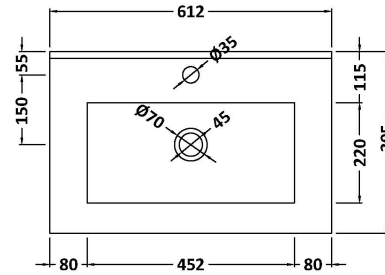

Packaging Dimensions

Height (mm):	780
Width (mm):	595
Depth (mm):	383
Gross Weight (kg):	27

Packaging Data

Box Colour:	Brown Cardboard Box
Box Qty:	1
Label Size:	100 x 50
Label Colour:	White Label
Label Qty:	2

Outer Box Dimensions (If Applicable)

Height (mm):	
Width (mm):	
Depth (mm):	
Gross Weight (kg):	
Barcode:	5056678402931

Product Details

Country of Origin:	China
Fitting Instruction:	No
CE & UKCA:	N/A
FSC Certified Materials:	Yes
Colour:	Satin Anthracite
Construction Method:	Cam & Wood Dowel
Construction Type:	Rigid
Cabinet Finish:	MFC Painted Matt
Fascia Finish:	Mdf Painted Matt
Cabinet Thickness (mm):	18
Fascia Thickness (mm):	18
Drawer Included:	Yes
Drawer Type:	80mm High Metal Softclose
No of Shelves:	1
Hinge Type:	95 Degree Clip-On Soft Close
Hinge Included:	Yes
Adjustable Legs:	No
Fixings Included:	Yes
Handle Style:	Not Applicable
Waste Shroud:	Yes
Handle Included:	No, Not Required
Handle Type:	Handleless

Sales Code: NVM003

Description: Minimalist Basin 600mm

Product Dimensions

Height (mm):	170
Width (mm):	600
Depth (mm):	390
Nett Weight (kg):	10.76

Packaging Dimensions

Height (mm):	200
Width (mm):	400
Depth (mm):	620
Gross Weight (kg):	10.76

Packaging Data

Box Colour:	Brown Cardboard Box - Printed
Box Qty:	1
Label Size:	100 x 50
Label Colour:	White Label
Label Qty:	2

Outer Box Dimensions (If Applicable)

Height (mm):	
Width (mm):	
Depth (mm):	
Gross Weight (kg):	
Barcode:	5055146194668